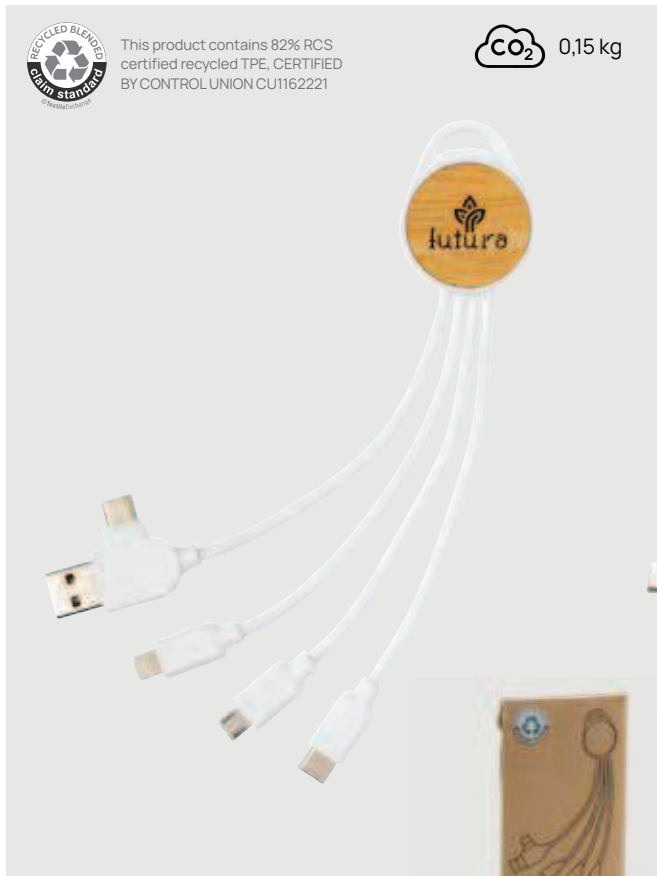

P302.473

RCS recycled plastic Ontario 6-in-1 round cable

Recycled TPE • Max current 5V/2A • Lightning Output • Micro USB output • 20 cm charging cable • Type-C & USB-A charging connector(s) **Size** 16 x 3 x 2 cm **Max. printsize** 25 x 25mm
Printtechnique CO₂ engraving