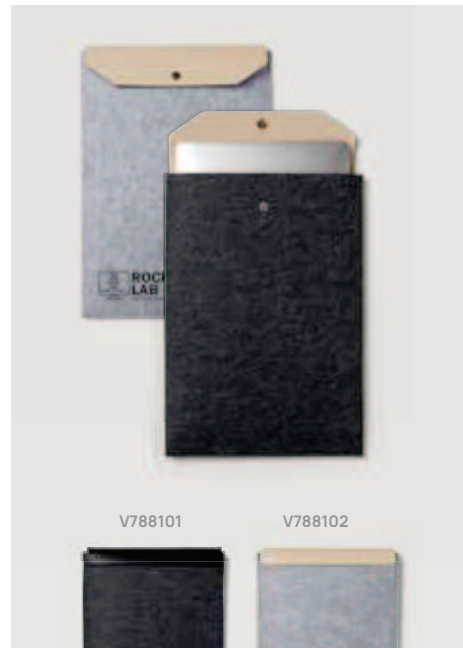

V78811

new

VINGA Albon GRS recycled felt 17" laptop sleeve

Recycled felt • Laptop/Tablet pocket size 15" **Size** 28 x 1 x 40 cm **Max. printsize** 200 x 250mm **Printtechnique** Screen transfer

This product contains 82% GRS certified recycled felt, CERTIFIED BY CONTROL UNION CU1162221