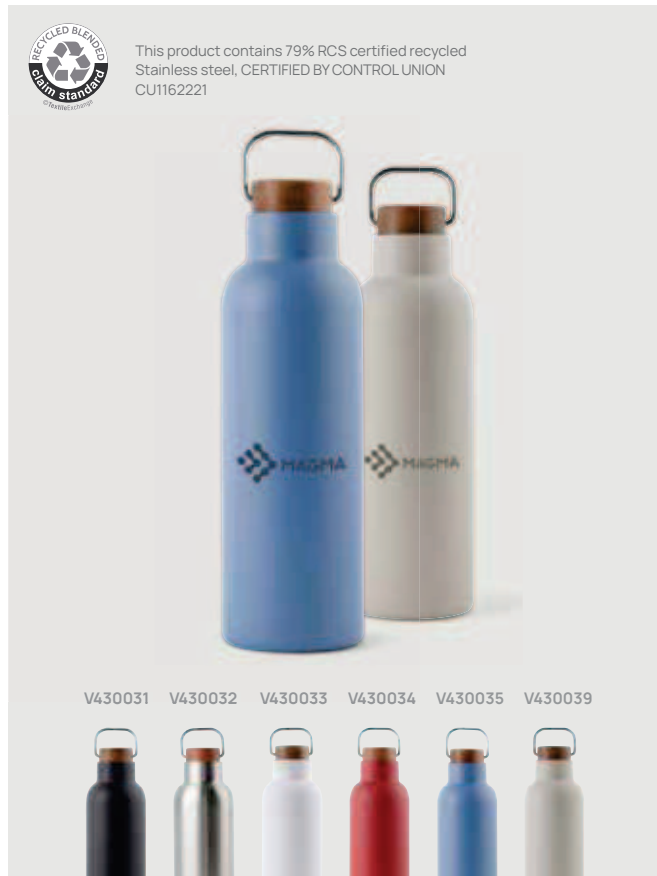

V43003

new

VINGA **Ciro** RCS recycled vacuum bottle 800ml

Recycled Stainless steel • Volume 0,8L. • Spillproof • Vacuum insulation • Keeps warm for 5 hours • Keep cool for 15 hours • Carry handle **Size** 24,8 x ø 8 cm **Max. printsize** 30 x 80mm **Printtechnique** Pad print