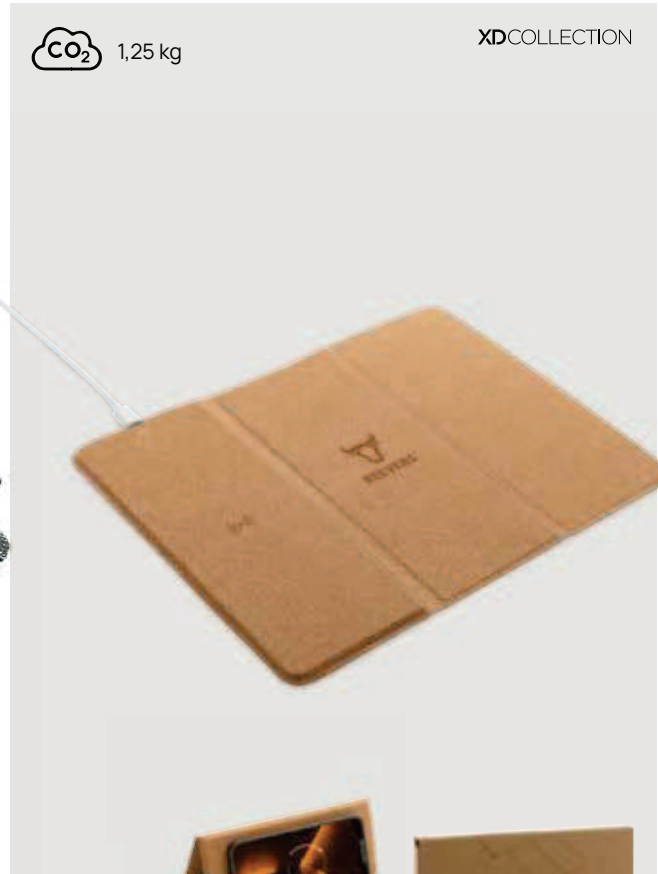

P308.941

Mousepad with 5W wireless charging

Polyurethane • 5W charging power • Input(s) speed 5V/1A • 1 wireless charging coil(s) • Micro USB charging connector(s) • 40 cm charging cable **Size** 30 x 22 x 0,7 cm **Max. printsize** 70 x 30mm **Printtechnique** Silkscreen