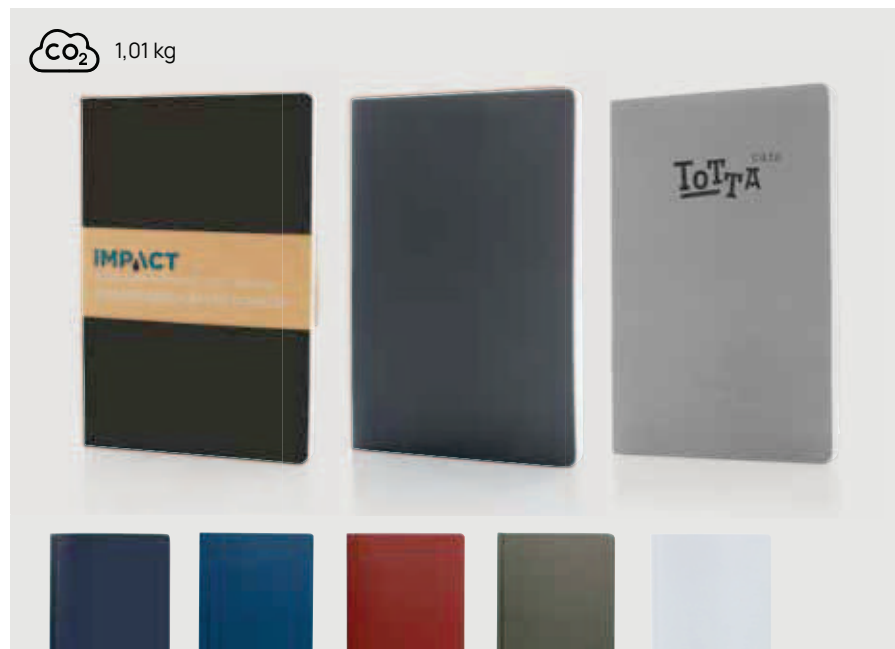

Impact softcover stone paper notebook A5

Stone paper • A5 size • Softcover • Lined pages • 128 pages • White paper • 170 g/m2 paper **Size** 21,1 x 14,1 x 1,1 cm **Max. printsize** 80 x 40mm **Printtechnique** Pad print