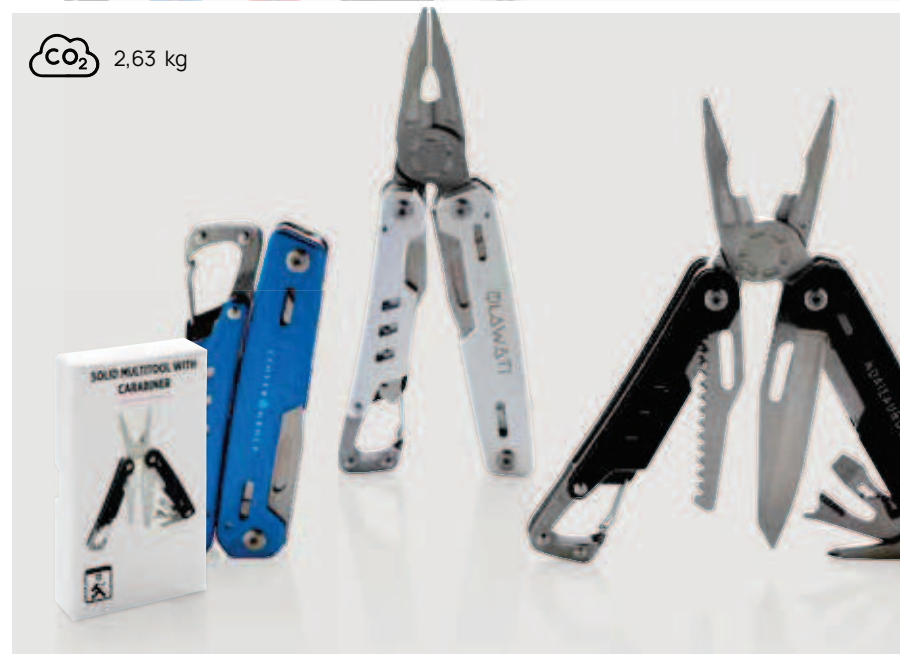

Solid multitool with carabiner

Aluminium Size 10,5 x 4,1 x 2,2cm Max. printsize 8 x 40mm Printtechnique Laser engraving