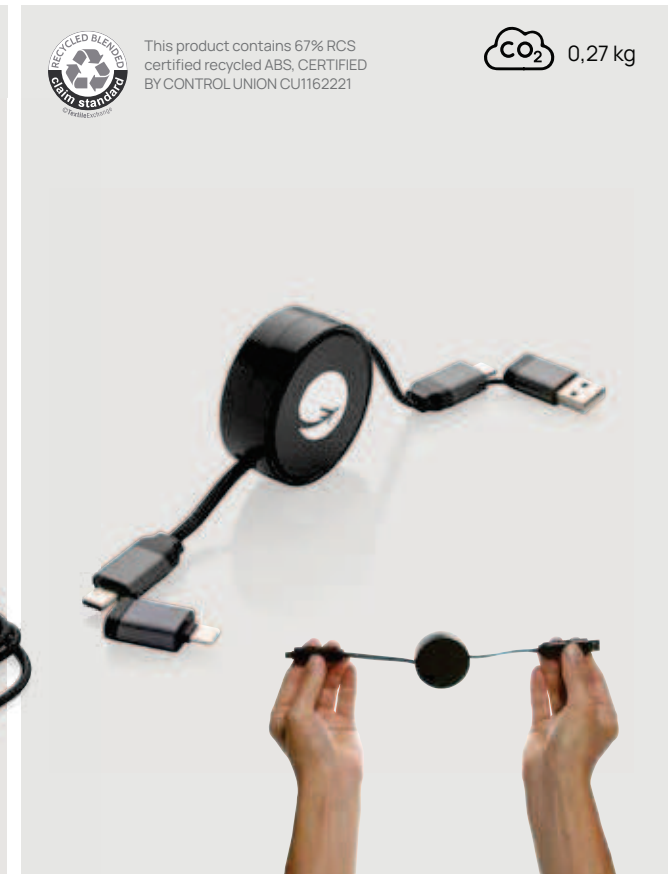

P302.752

new

Terra RCS recycled aluminium retractable 6-in-1 cable

Recycled ABS • Max current 20V/2.25A • Supports Carplay & Android Auto
• Lightning Output • Micro USB output • 100 charging cable • Type-C charging connector(s) • Fast charge • Sync function **Size 7 x 2,1 cm Max.**
printsized 40 x 40mm Printtechnique Laser engraving