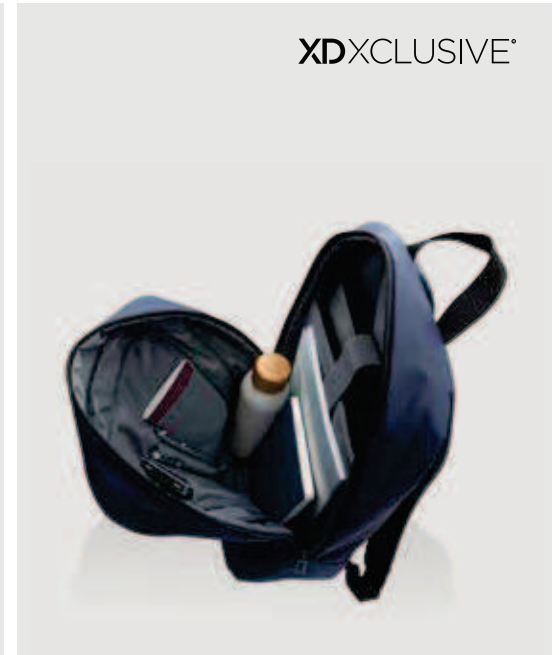

P763.30* 1 2 5

new

Armond AWARE™ RPET 15.6 inch standard laptop backpack

Recycled polyethylene terephthalate • Volume 17L. • Laptop/Tablet pocket size 15.6" • PVC free Size 31 x 13 x 44 cm Max. printsize 120 x 60mm Print technique Screen transfer