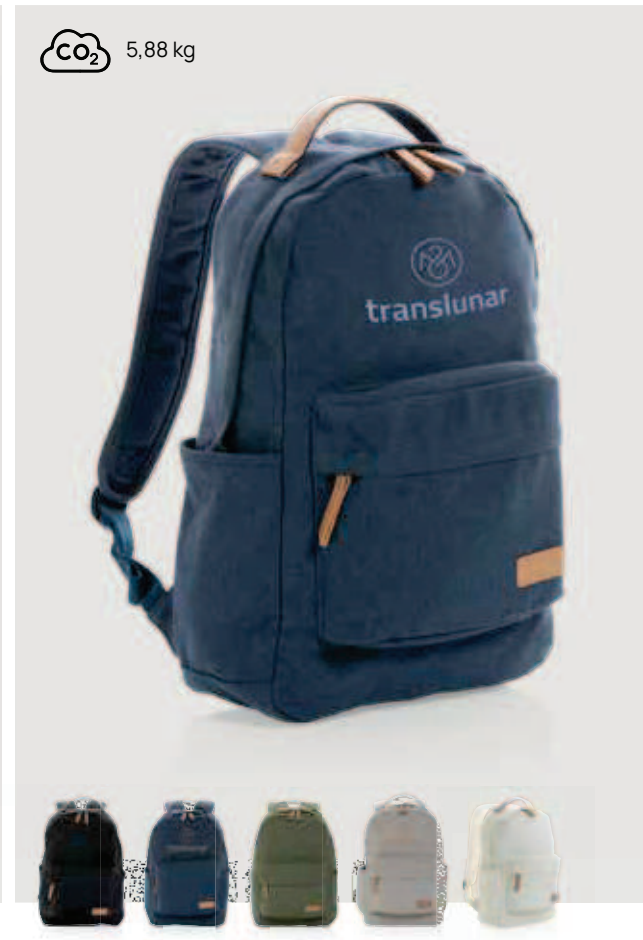

P760.22* *0 *1 *2 *5 *7

Impact AWARE™ 16 oz. recycled canvas backpack

Recycled cotton • Volume 16L. • Laptop/Tablet pocket size 14" • PVC free Size 29 x 13 x 43 cm Max. printsize 90 x 40mm Printtechnique Screen transfer