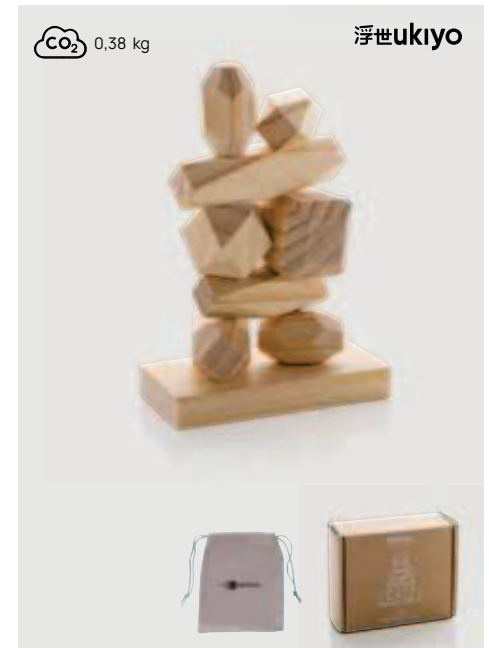

P940.163

Deluxe tumbling tower wood block stacking game

FSC® wood Size 21,2 x 7,2 x 7,4 cm Max. printsize 80 x 20mm Printtechnique Pad print

P940.113

Wooden brain game in canvas pouch

FSC® wood Size 7 x 7 x 7 cm Max. printsize 100 x 100mm Printtechnique Screen transfer

P940.153

Deluxe mikado/domino in wooden box

Medium density fibreboard Size 20 x 9,2 x 3,3 cm Max. printsize 110 x 60mm Printtechnique CO2 engraving

P940.299

Ukiyo Crios wooden balancing rocks in pouch

Wood Size 5 x 10 x 16 cm Max. printsize 90 x 45mm Printtechnique CO2 engraving