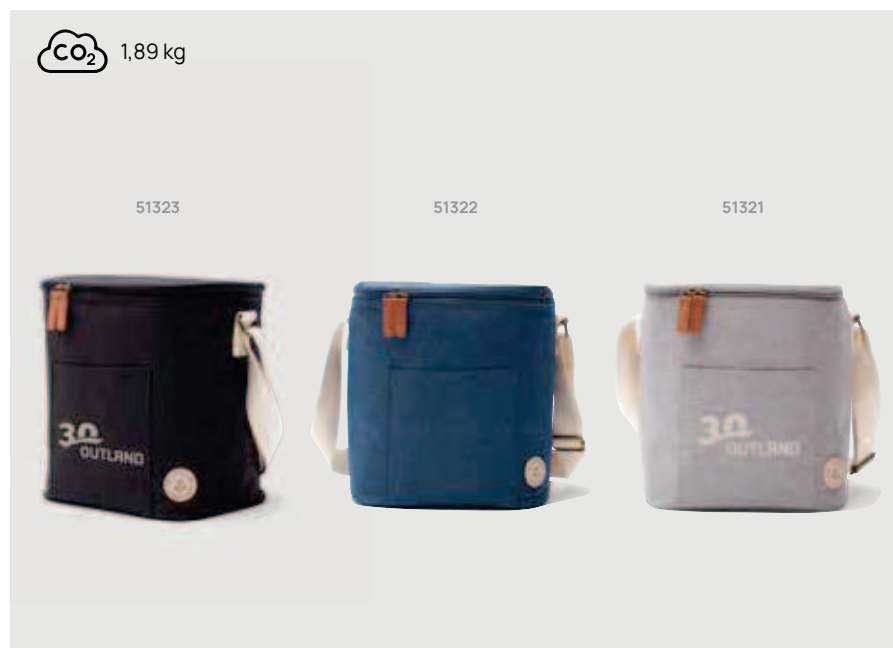

VINGA Sortino Cooler bag

Recycled polyethylene terephthalate • Volume 12L. Size 23 x 20 x 27 cm **Max. printsize** 100 x 100mm **Printtechnique** Screen transfer