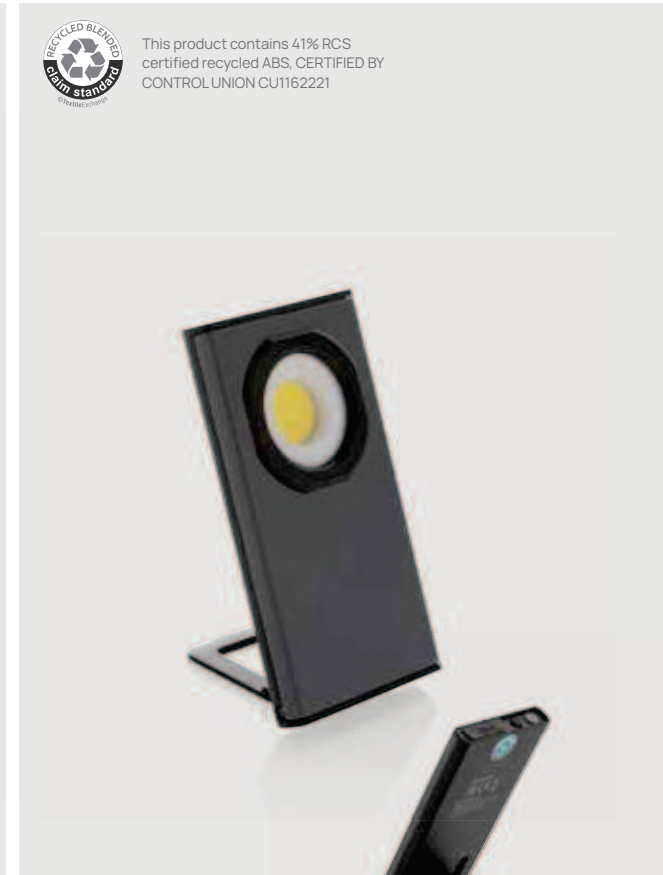

P513.242

new

Gear X RCS recycled plastic USB pocket work light 260 lumen

Recycled ABS • COB LED • 260 lumens • Beam reach 2M. • Operating time 3H • Rechargeable **Size** 10,6 x 5,5 x 1,4 cm **Max. printsize** 30 x 30mm **Printtechnique** Pad print