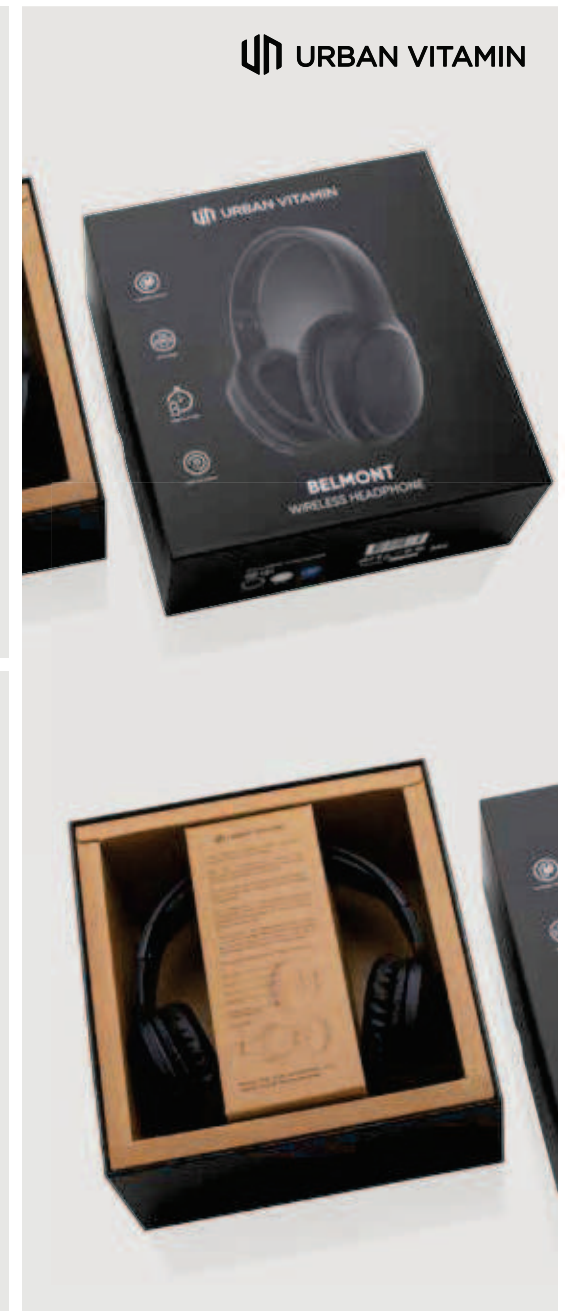

Urban Vitamin Fresno wireless headphone

Acrylonitril Butadien Styrene (ABS) **Size** 16,5 x 8,3 x 18,9 cm **Max. printsize** 30 x 30mm **Printtechnique** Pad print