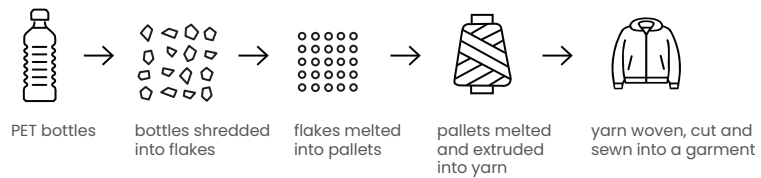

Our recycled polyester collection SS24

- Low impact and fully traceable garments
- 4 seasons outdoor collection
- Sophisticated fit for comfortable wear
- Details enabling better decoration

Recycled polyester process: