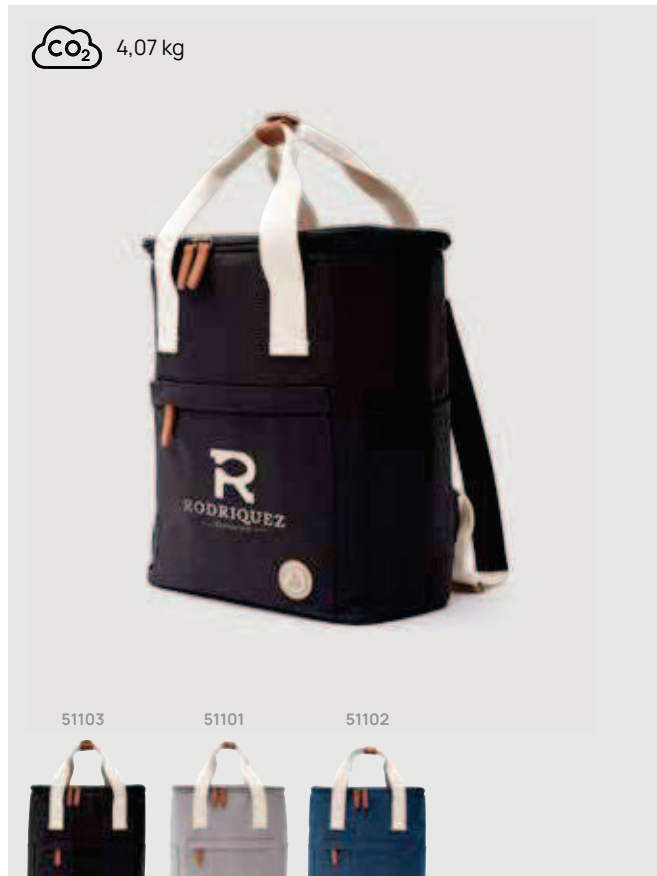

V5110

VINGA Sortino Trail cooler backpack

Recycled polyethylene terephthalate • Volume 19L. **Size** 30,5 x 15 x 36 cm **Max. printsize** 120 x 80mm **Printtechnique** Screen transfer