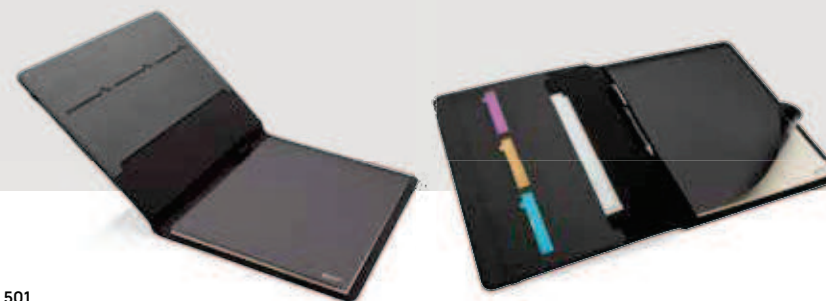

P774.501

new

Swiss Peak Script AWARE™ A4 portfolio

Recycled polyethylene terephthalate • A4 size • Lined pages • 20 pages • Cream paper • 70 g/m² paper **Size** 23,5 x 2 x 31,5 cm **Max. printsize** 80 x 40mm **Printtechnique** Pad print