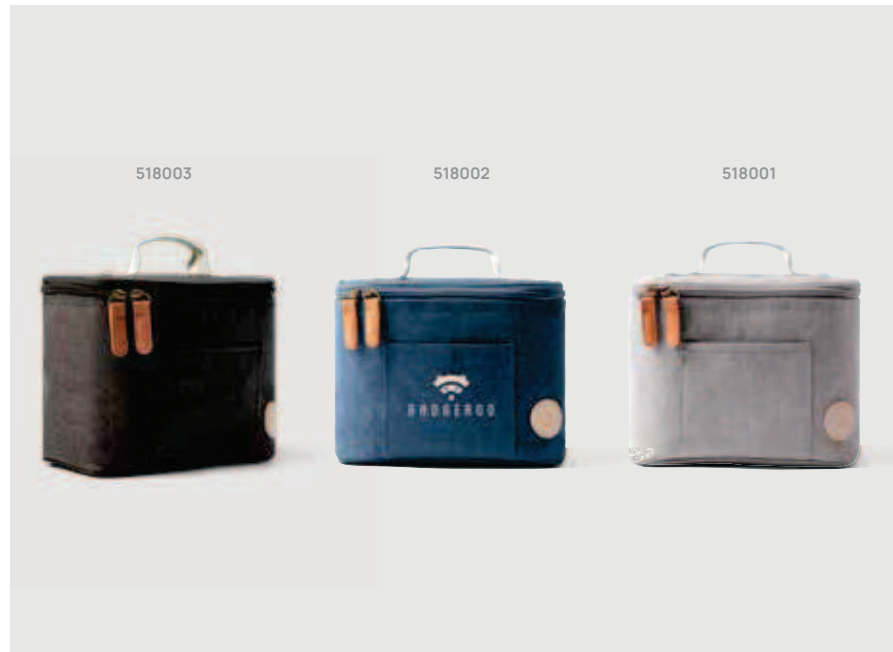

V5180

VINGA Sortino Bike bag

Recycled polyethylene terephthalate • Volume 4,5L. Size 21 x 17 x 12 cm **Max. printsize** 60 x 80mm **Printtechnique** Screen transfer