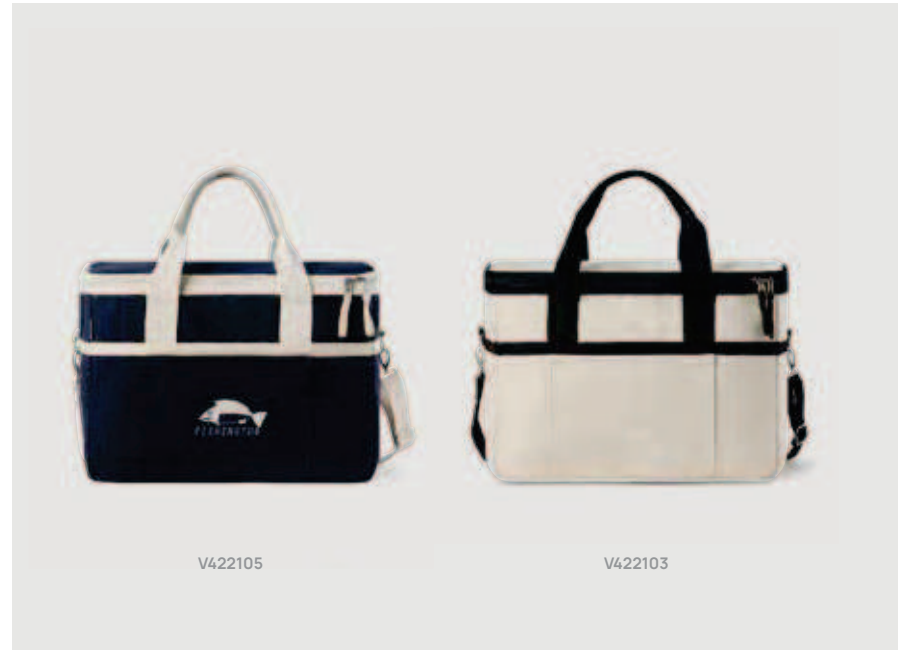

Size 45 x 15 x 35 cm Max. printsize 120 x 80mm

Printtechnique Screen transfer

CO₂ 2,93 kg

Vinga

V42210

new

VINGA Volonne AWARE™ recycled canvas cooler basket

Recycled cotton • Fabric weight 500 GSM • Volume 22L. **Size** 28 x 39 x 21 cm **Max. printsize** 100 x 100mm
Printtechnique Screen transfer