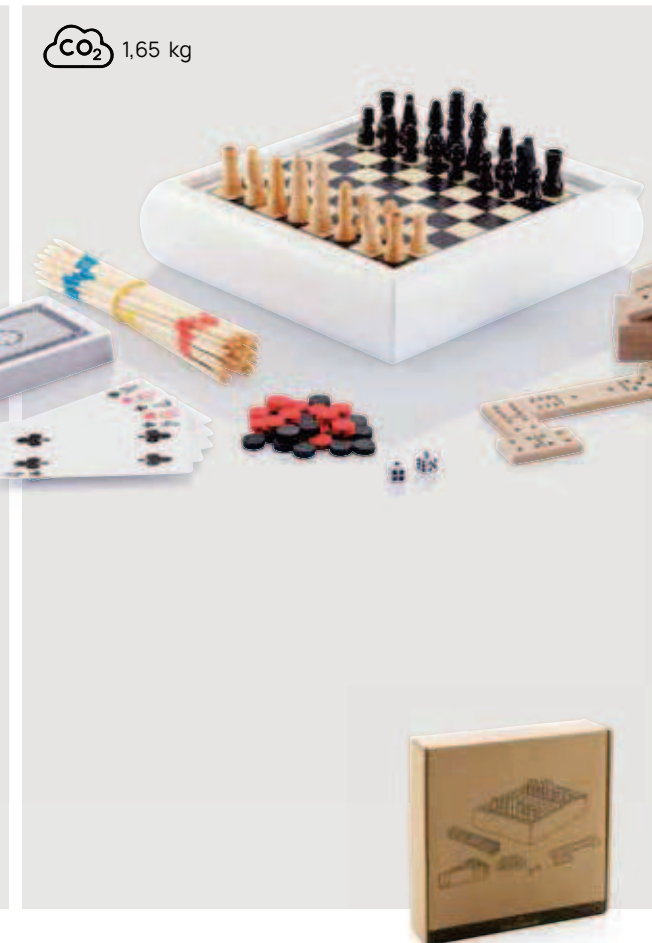

P940.253

5 in 1 game set

Wood **Size** 18,4 x 18,4 x 5 cm **Max. printsize** 80 x 40mm **Printtechnique** Pad print

CO₂ 1,07 kg

XDCOLLECTION