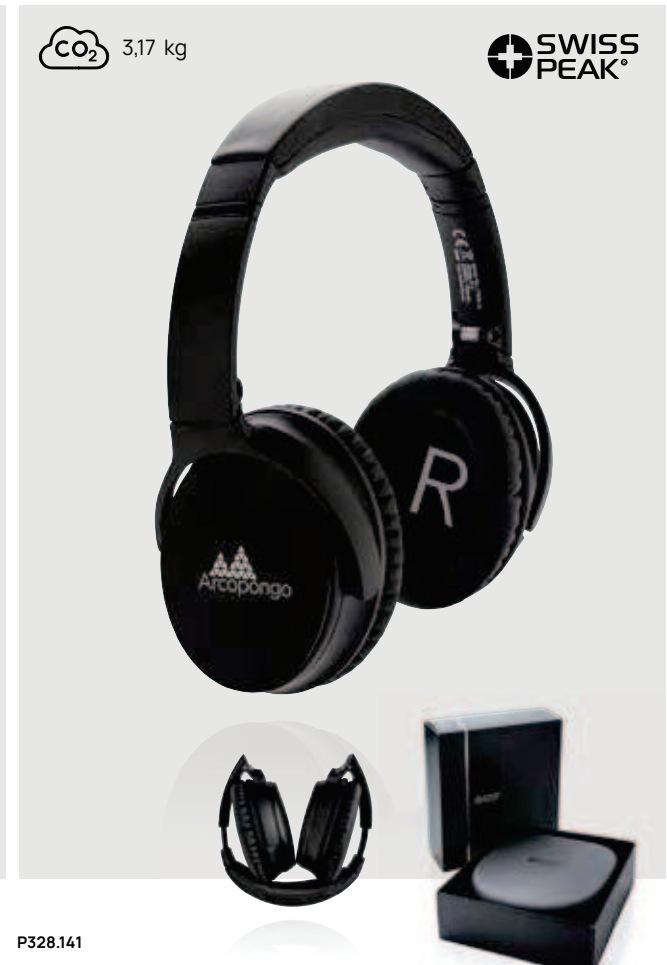

P328.141

Swiss Peak ANC headphone

Acrylonitril Butadien Styrene (ABS) • Over ear • Charging time 2H • Playing time 14H • BT version 4.2 • Micro USB charging connector(s) • Mic • Pick up • Operating distance 10M • Pouch • Foldable • ANC up to -23dB **Size** 19,4 x 17,7 x 8,7 cm **Max. printsize** 30 x 50mm **Printtechnique** Pad print