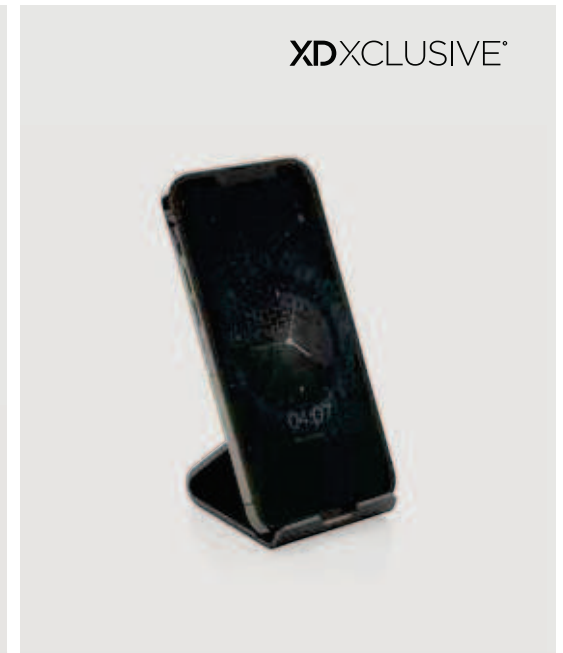

P301.662

Terra RCS recycled aluminium tablet & phone stand

Recycled Aluminium **Size** 7,7 x 6,7 x 6,7 cm **Max. printsize** 45 x 8mm **Printtechnique** Laser engraving

This product contains 100% RCS certified recycled aluminium, CERTIFIED BY CONTROL UNION CU1162221