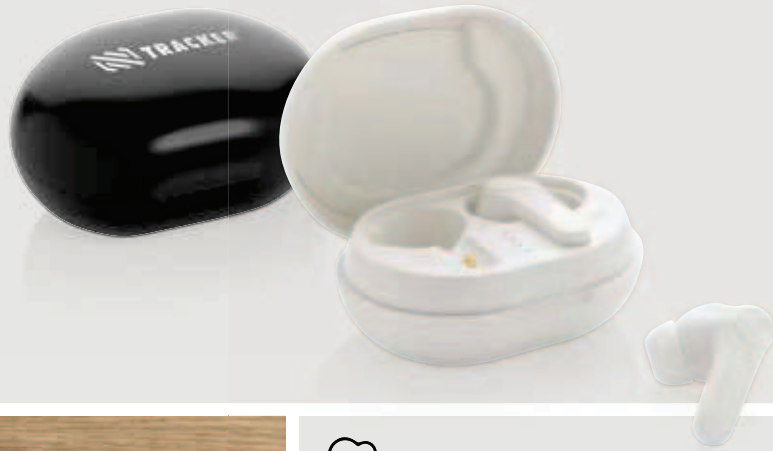

Audio

CO₂ 0,56 kg