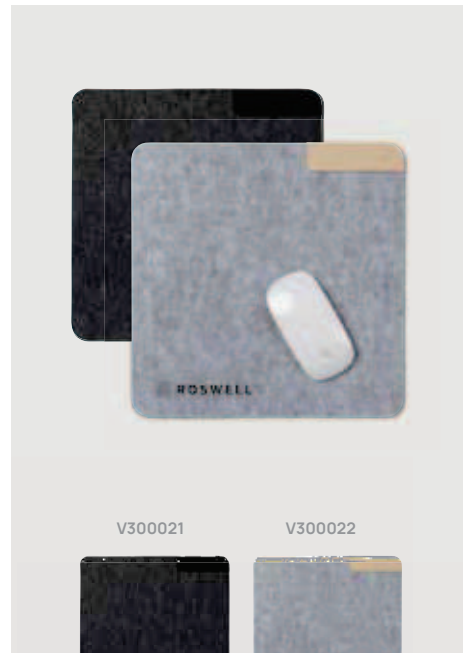

V300021

V300022

V77301

new

VINGA Albon GRS recycled felt notebook

Paper • A5 size • Softcover • Lined pages • 160 pages • White paper • 70 g/m2 paper **Size** 15 x 1,5 x 21,9 cm **Max. printsize** 60 x 150mm **Printtechnique** Screen transfer