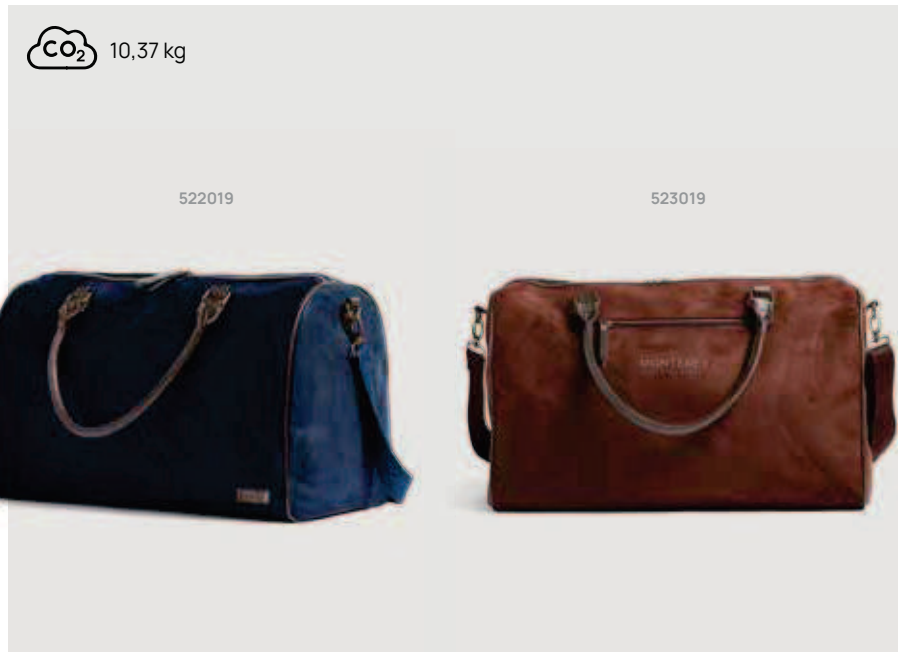

V50181

VINGA Hunton backpack

Polyester • Volume 15L. • Laptop/Tablet pocket size
17" **Size** 30,5 x 10 x 49 cm **Max.** **printsize** 50 x 150mm
Printtechnique Screen transfer

Vinga

V5280

VINGA Hunton computer brief