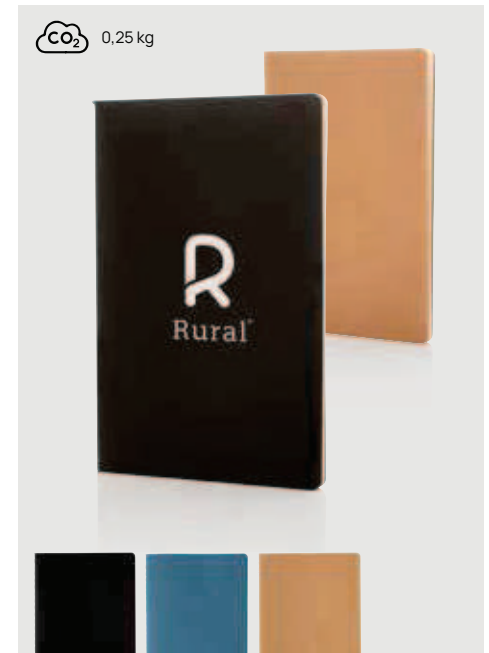

A5 standard softcover notebook

Paper • A5 size • Hardcover • Lined pages • 92 pages • Cream paper • 80 g/m2 paper **Size** 21 x 13,8 x 0,5 cm **Max. printsize** 80 x 40mm **Printtechnique** Pad print