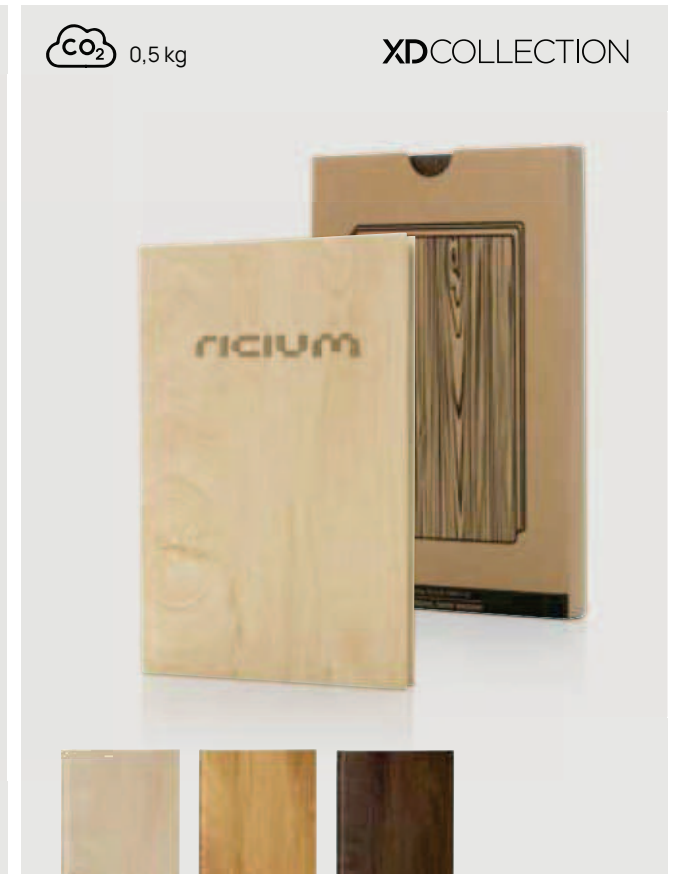

new

Treeline A5 wooden cover deluxe notebook

FSC® wood • A5 size • Hardcover • Lined pages • 160 pages • White paper
• 80 g/m2 paper **Size** 21,3 x 14,8 x 1,2 cm **Max. printsize** 100 x 100mm
Printtechnique CO₂ engraving