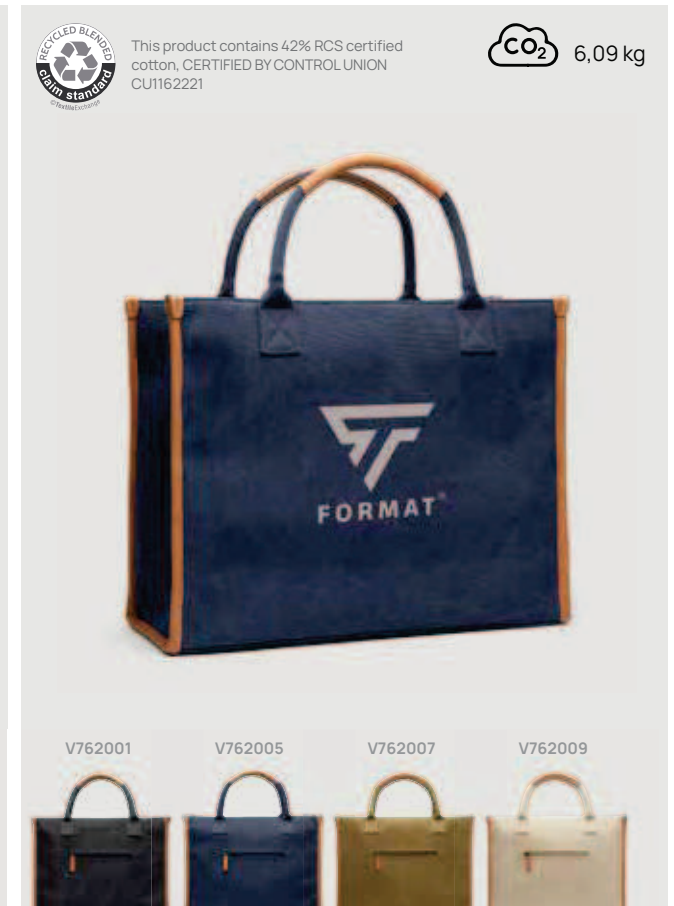

V7733

VINGA Bosler RCS recycled canvas note book

Recycled Canvas • A5 size • Hardcover • Lined pages • 80 pages • Cream paper • 80 g/m2 paper **Size** 21,5 x 14,5 x 1,5 cm **Max. printsize** 100 x 50mm **Printtechnique** Screen transfer