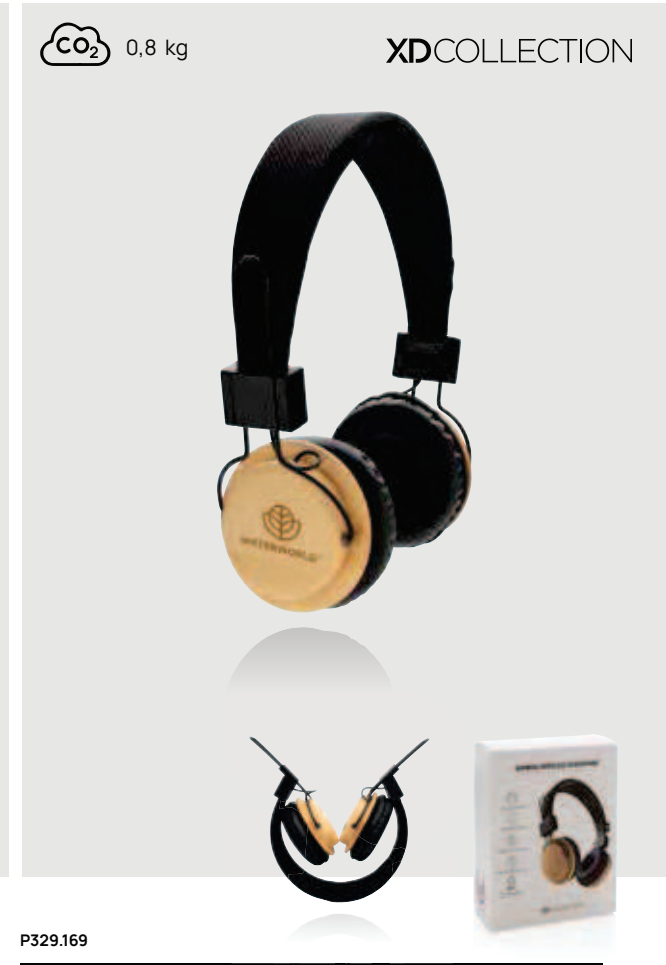

P329.169

Bamboo wireless headphone

Bamboo • Over ear • Charging time 2H • Playing time 4H • BT version 5 • Micro USB charging connector(s) • Mic • Pick up • Operating distance 10M • Foldable **Size** 17 x 7 x 18 cm **Max. printsize** 40 x 40mm **Printtechnique** CO₂ engraving

CO₂ 1,69 kg

CO₂ 0,8 kg

XDCOLLECTION