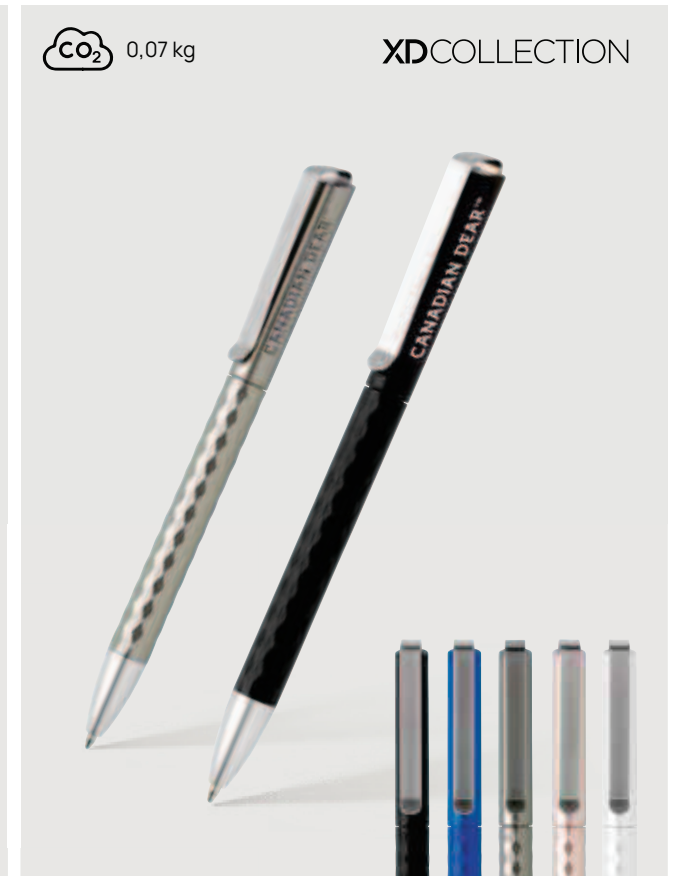

P610.93* *0 *1 *3 *5 *9

X3.1 pen

Acrylonitril Butadien Styrene (ABS) • With blue ink • Click mechanism • X20 refill type Size 14 x ø 1 cm Max. printsize 40 x 5mm Printtechnique Pad print