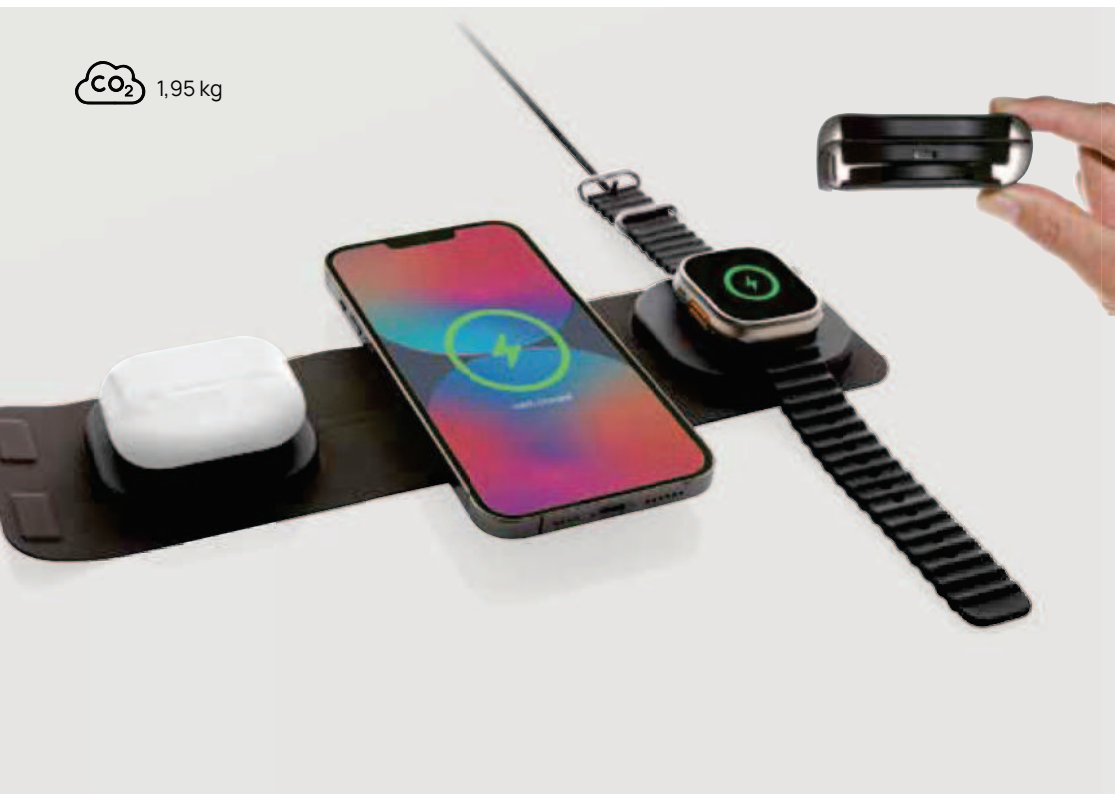

Swiss Peak RCS rplastic 3-in-1 wireless 15W travel charger

CO₂ 1.95 kg

P308.531

Recycled ABS • 15W charging power • Input(s) speed 9V/3A • 3 wireless charging coil(s) • Type-C charging connector(s) • 30 cm charging cable **Size** 8 x 8,5 x 2,8 cm **Max. printsize** 35 x 35mm **Printtechnique** Pad print

This product contains 38% RCS certified recycled ABS, CERTIFIED BY CONTROL UNION CU1162221