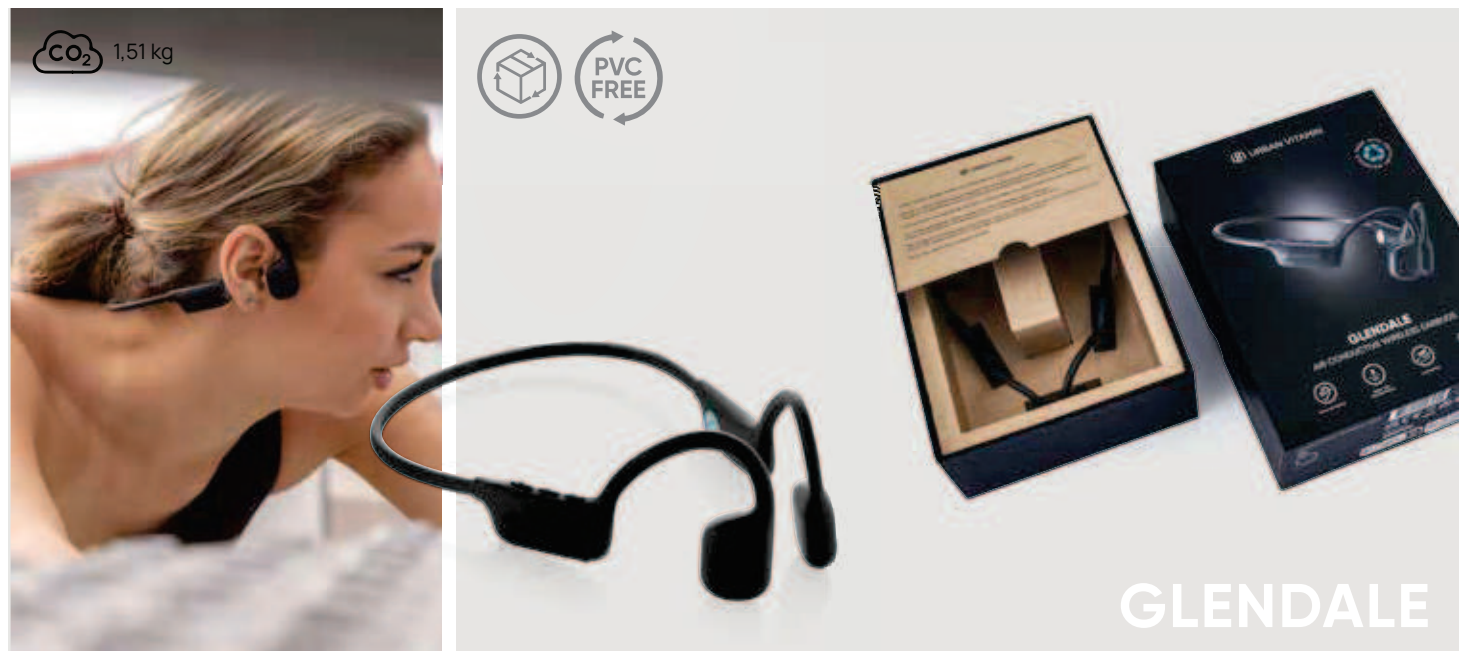

P329.491

Urban Vitamin Palo Alto RCS rplastic headphone

Recycled ABS • Over ear • Charging time 3H • Playing time 60H • BT version 5.3 • Type-C charging connector(s) • Mic • Pick up • Operating distance 10M • Pouch • Foldable **Size** 16,4 x 8 x 18,6 cm **Max. printsize** 30 x 40mm **Printtechnique** Pad print

This product contains 63% RCS certified recycled ABS, CERTIFIED BY CONTROL UNION CU1162221

PALO ALTO

URBAN VITAMIN

P331.501

Urban Vitamin Glendale RCS rplastic air conductive headphone

Recycled Polycarbonate • Over ear • Charging time 2H • Playing time 10H • BT version 5.3 • Type-C charging connector(s) • Mic • Pick up • Operating distance 10M • Waterproof level IPX 4 **Size** 14,2 x 10 x 4,8 cm **Max. printsize** 25 x 10mm **Printtechnique** Pad print

This product contains 17% RCS certified recycled polycarbonate, CERTIFIED BY CONTROL UNION CU1162221

GLENDALE