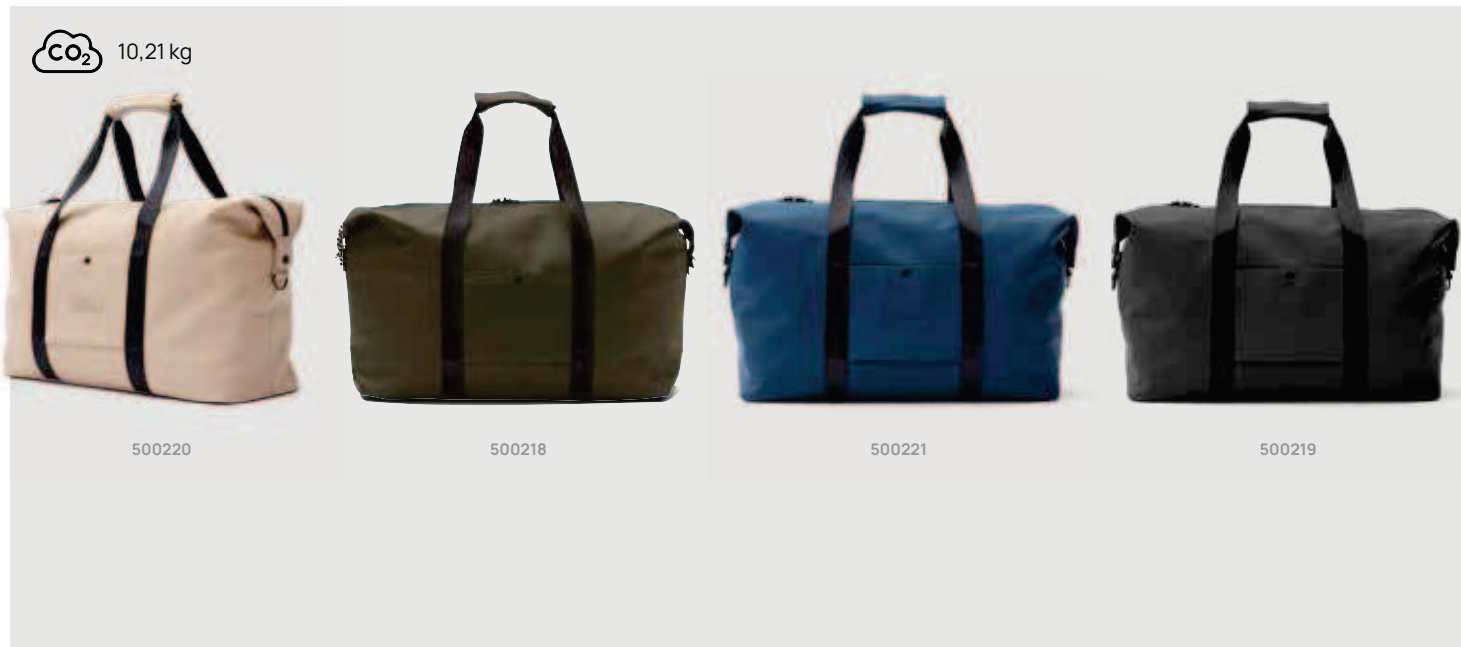

VINGA Baltimore Weekendbag

Polyester • Volume 40,4L. **Size** 55,5 x 22 x 43 cm **Max.**
printsize 100 x 100mm **Printtechnique** Screen transfer