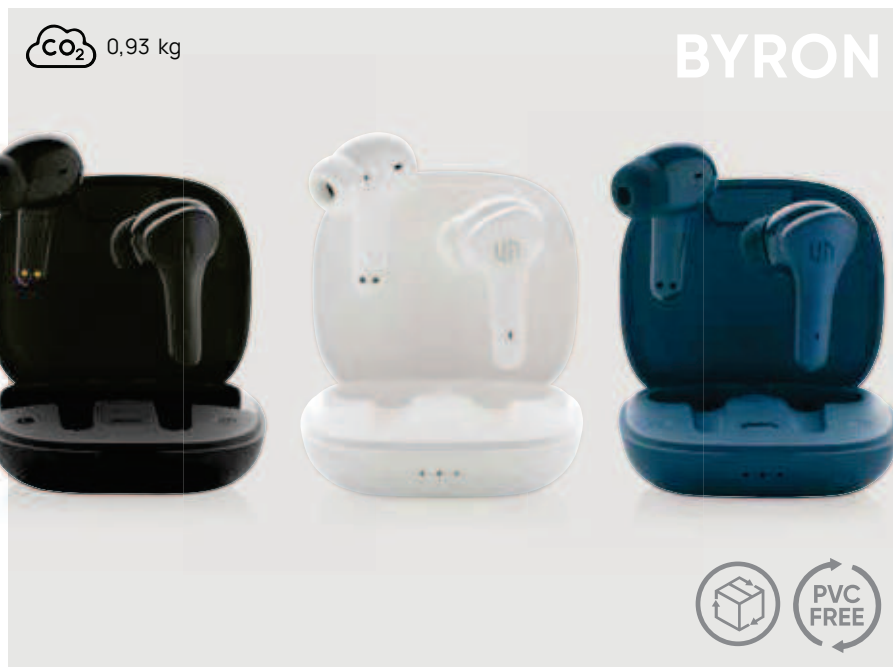

Urban Vitamin Byron ENC earbuds

Acrylonitril Butadien Styrene (ABS) • Charging time 2H • Playing time 5H • BT version 5.1 • Type-C charging connector(s) • Mic • Pick up • Touch function • Operating distance 10M • ANC up to -25dB • Earbuds batteries capacity 40mAh • Including spare ear tips • Waterproof level IPX 4 **Size** 6 x 5,3 x 2,6 cm **Max. printsize** 35 x 25mm **Printtechnique** Pad print