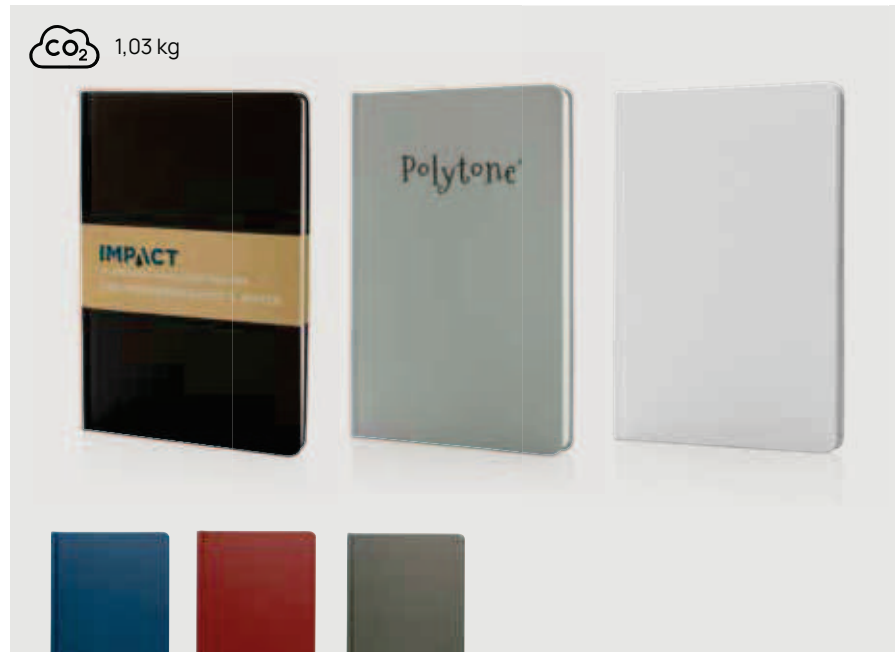

P774.35* **1** **2** **3** **4** **5** **7**

A5 Impact stone paper hardcover notebook

Stone paper • A5 size • Hardcover • Lined pages • 128 pages • White paper • 170 g/m2 paper **Size** 21,3 x 14,2 x 1,2 cm **Max. printsize** 80 x 40mm **Printtechnique** Pad print