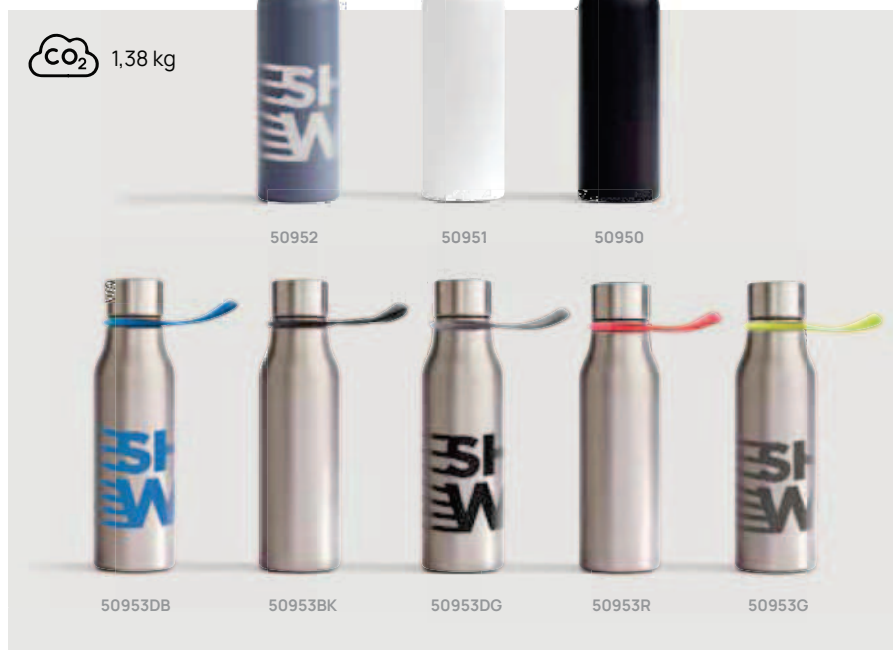

VINGA

 2,96 kg

V5096G

VINGA Lean Glass Water Bottle

Glass • Volume 0,55L • Leak proof • No insulation • Carry handle
 Size 23,5 x ø 6,5 cm Max. printsize 208 x 140mm Printtechnique Pad print

V5095

VINGA Lean Thermo Bottle