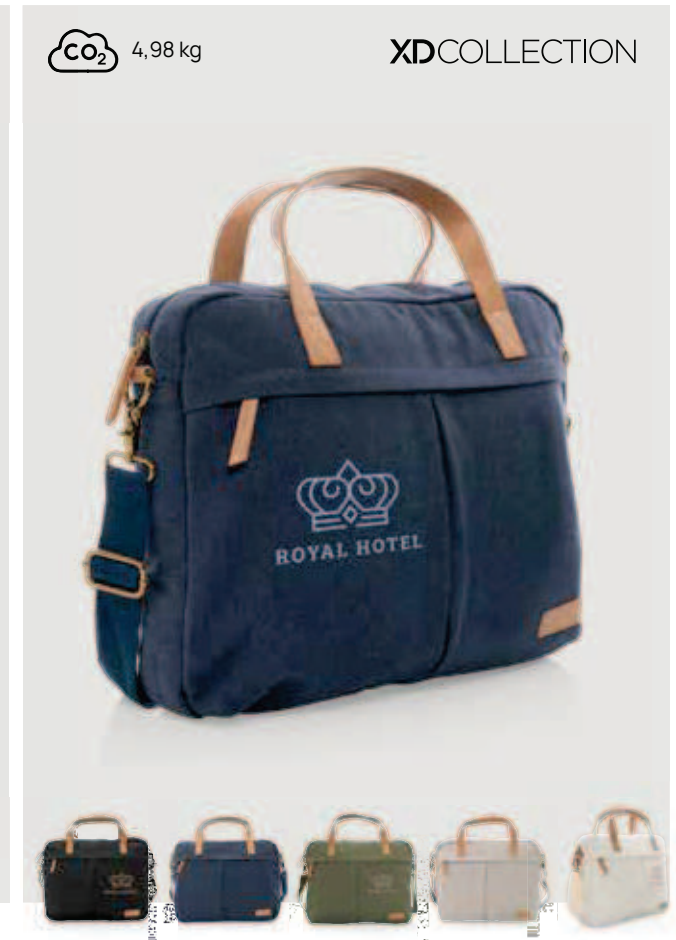

P760.23* *0 *1 *2 *5 *7

Impact AWARE™ 16 oz. recycled canvas laptop bag

Recycled cotton • Volume 12L. • Laptop/Tablet pocket size 15,6" • PVC free Size 39,5 x 10 x 32 cm Max. printsize 100 x 120mm Printtechnique Screen transfer