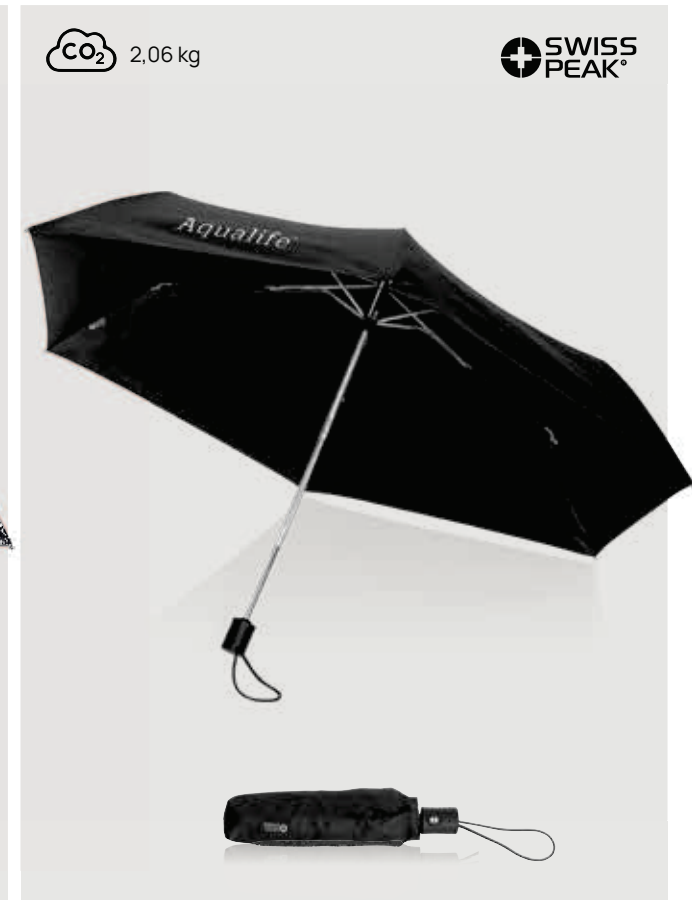

P850.321

SP Aware™ RPET Ultra-light full auto 20.5”umbrella

Recycled polyethylene terephthalate • Automatic Open/Close •
Diameter 95cm **Size** 53 x ø 96 cm **Max. printsize** 200 x 120mm **Print
technique** Screen transfer