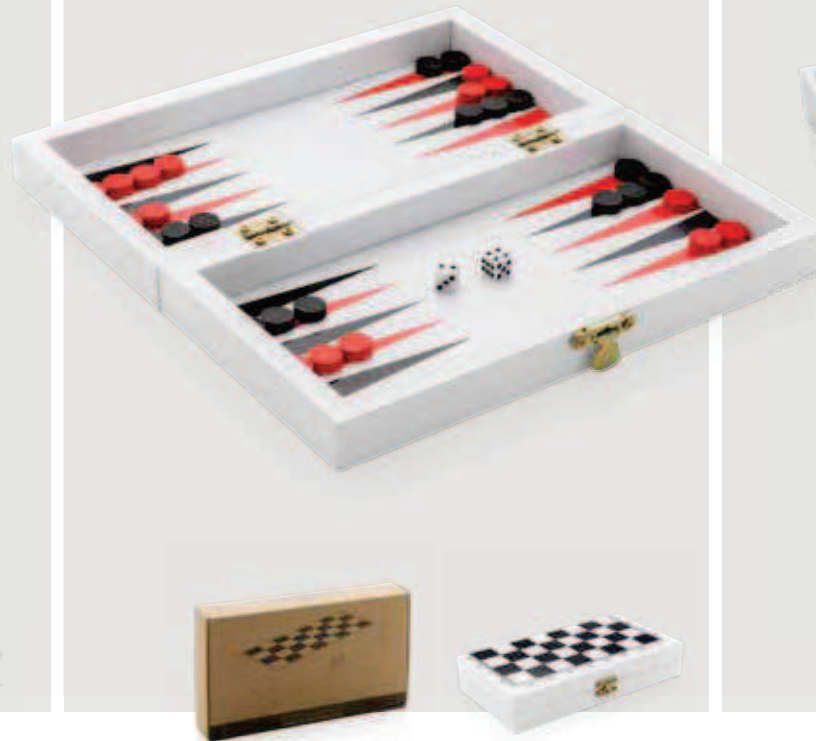

P940.133

Deluxe 3-in-1 boardgame in box

FSC® wood **Size** 20,2 x 21 x 1,9 cm **Max. printsize** 50 x 7mm **Printtechnique** Pad print

CO₂ 0,55 kg

XDCOLLECTION