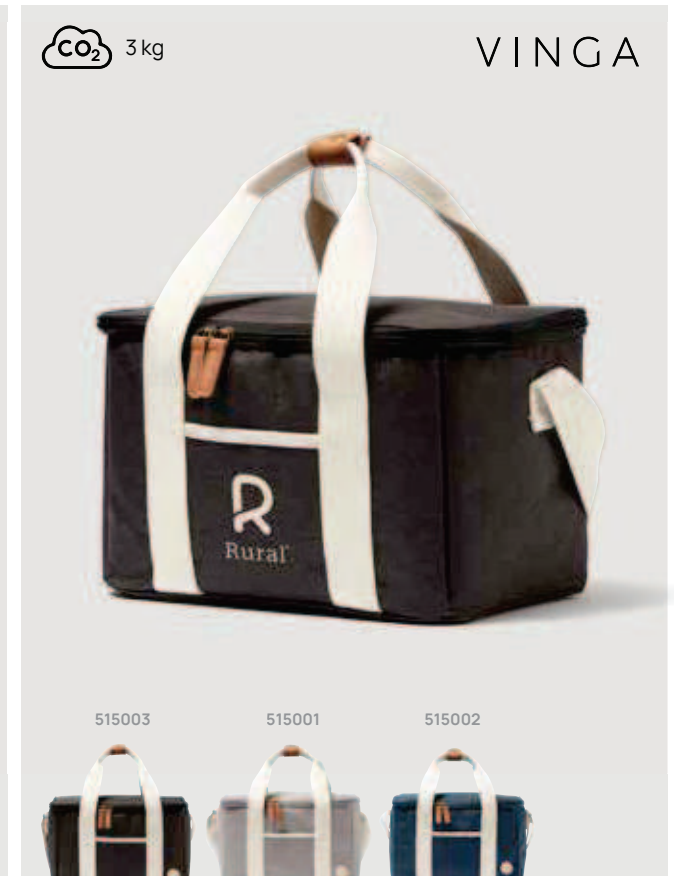

V5150

VINGA Sortino City cooler

Recycled polyethylene terephthalate • Volume 14L. **Size** 32 x 21 x 21 cm **Max. printsize** 70 x 60mm **Printtechnique** Screen transfer