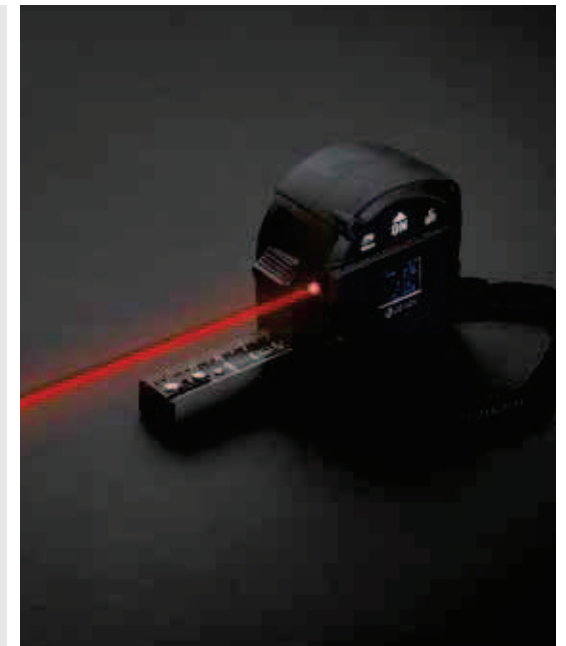

Gear X measuring 5M tape with 30M laser

Acrylonitril Butadien Styrene (ABS) • Length 5M • Width 19mm • Double-sided markings • With black tape • Unit of measurement in cm • Laser class 3 • Wrist strap **Size** 6,5 x 4,4 x 6,7 cm **Max. printsize** 20 x 10mm **Printtechnique** Pad print