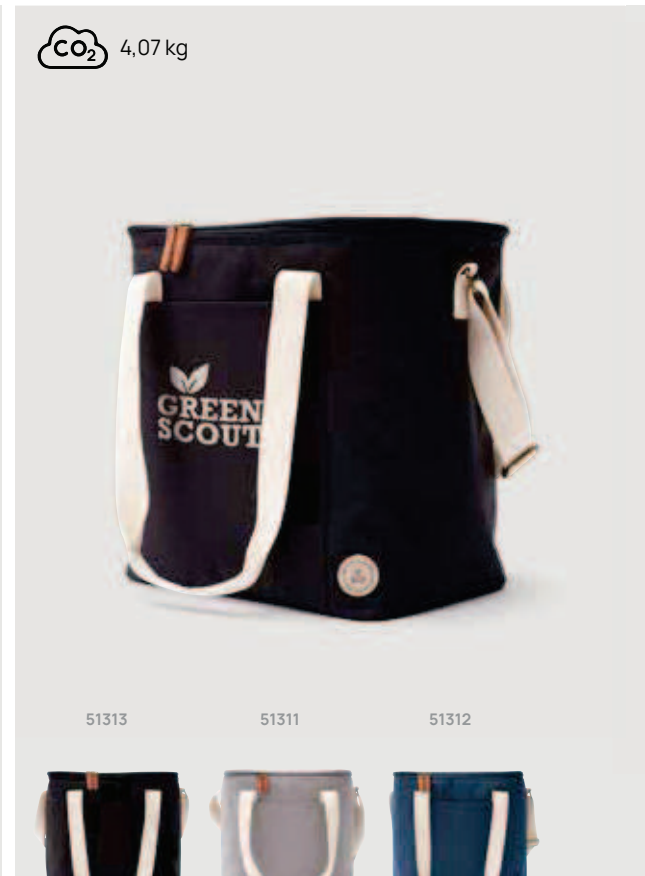

V5131

VINGA Sortino Cooler grande

Recycled polyethylene terephthalate • Volume 32L. **Size** 35 x 26 x 36 cm **Max. printsize** 150 x 150mm **Printtechnique** Screen transfer