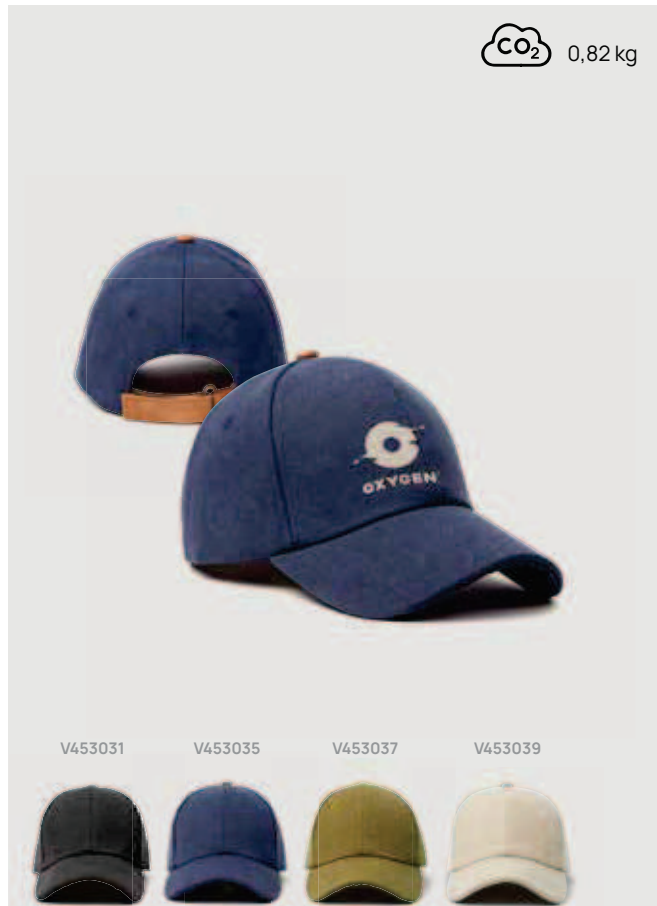

V45303

VINGA Bosler AWARE™ canvas cap

Recycled cotton • 6 Panel cap • Velcro • Circumference 58cm **Size** 29 x 20 x 15 cm **Max. printsize** 50 x 50mm **Printtechnique** Screen transfer