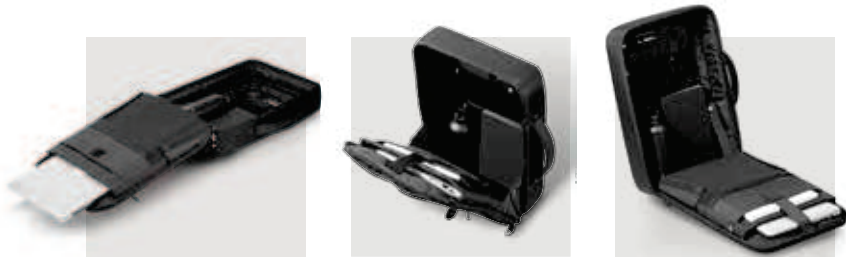

Bobby Bizz 2.0

P705.92* ⁺¹ ⁺² ⁺⁵

new

Recycled polyethylene terephthalate • Volume 10,5L.
• Laptop/Tablet pocket size 16" • PVC free **Size** 29 x 10
x 43 cm **Max. printsize** 160 x 180mm **Print technique**
Screen transfer