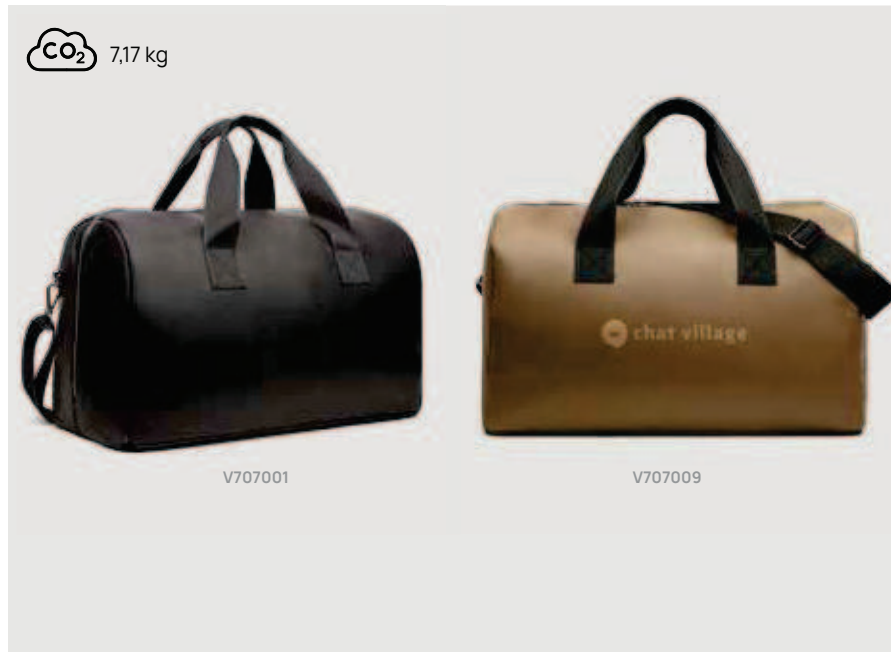

V7070

VINGA Bermond RCS recycled PU weekend bag

Recycled Polyurethane • Volume 36L. **Size** 48,5 x 25 x 30 cm **Max. printsize** 220 x 100mm **Printtechnique** Screen transfer

This product contains 32% RCS certified recycled polyurethane, CERTIFIED BY CONTROL UNION CU1162221