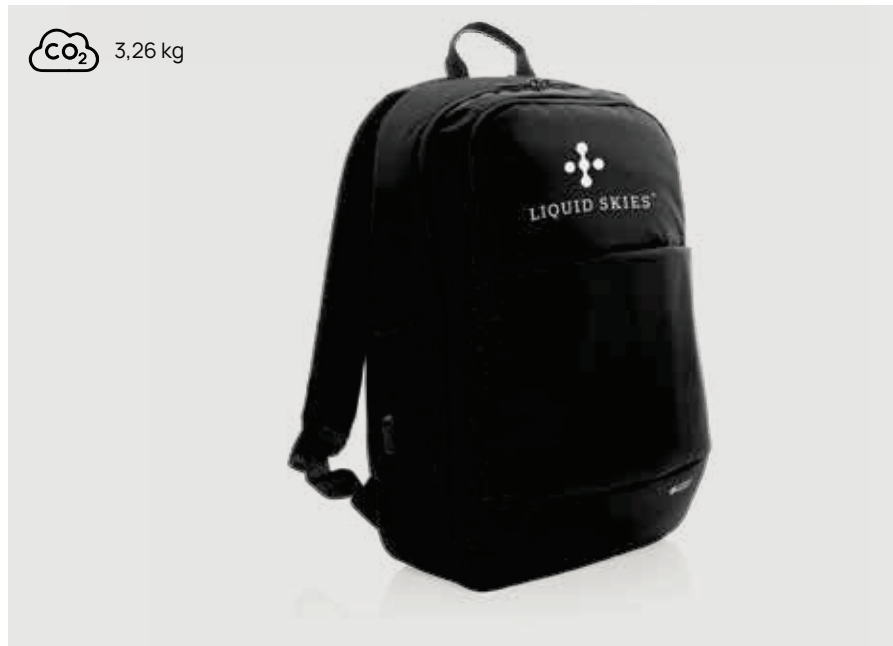

Swiss Peak AWARE™ modern 15.6" laptop backpack

Recycled polyethylene terephthalate • Volume 18L • Laptop/Tablet pocket size 15.6" • PVC free Size 13,5 x 30 x 45 cm Max. printsize 150 x 100mm Print technique Screen transfer