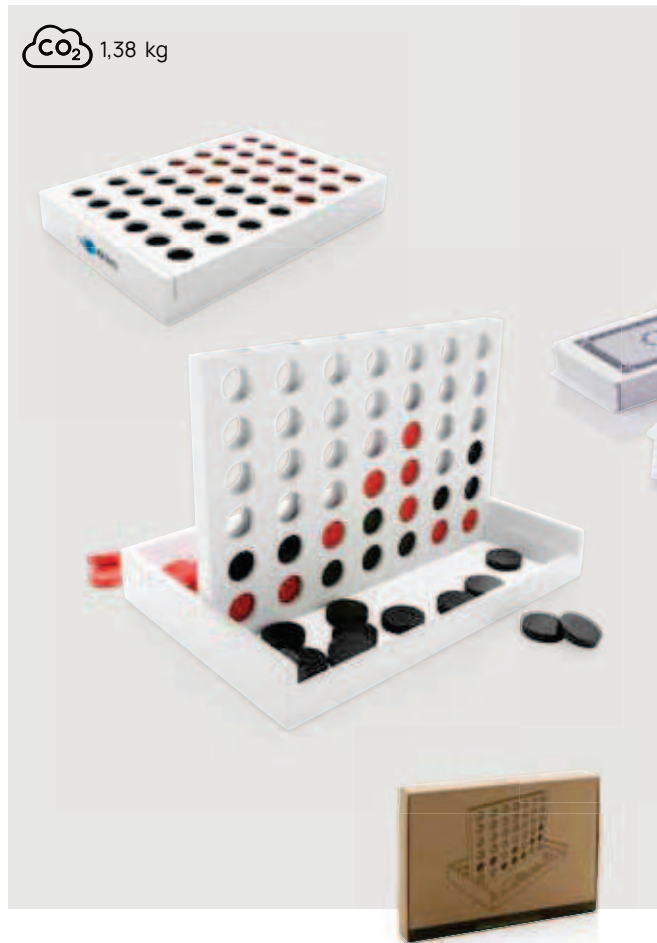

 1,87 kg

P940.129

FSC® wood **Size** 29,5 x 29,3 x 2,7 cm **Max. printsize** 100 x 10mm **Printtechnique** CO₂ engraving

CO₂ 1,38 kg

P940.243

Connect four wooden game

Medium density fibreboard **Size** 24 x 17 x 16,5 cm **Max. printsize** 100 x 25mm **Printtechnique** CO₂ engraving