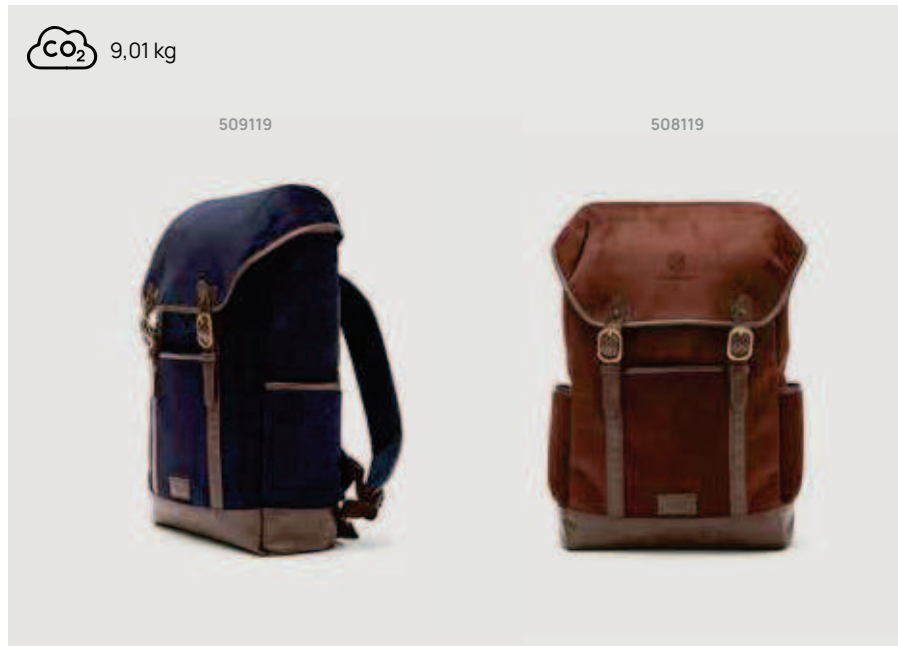

V50181

VINGA Hunton backpack

Polyester • Volume 15L. • Laptop/Tablet pocket size
17" **Size** 30,5 x 10 x 49 cm **Max.** **printsize** 50 x 150mm
Printtechnique Screen transfer

Vinga

V5280

VINGA Hunton computer brief