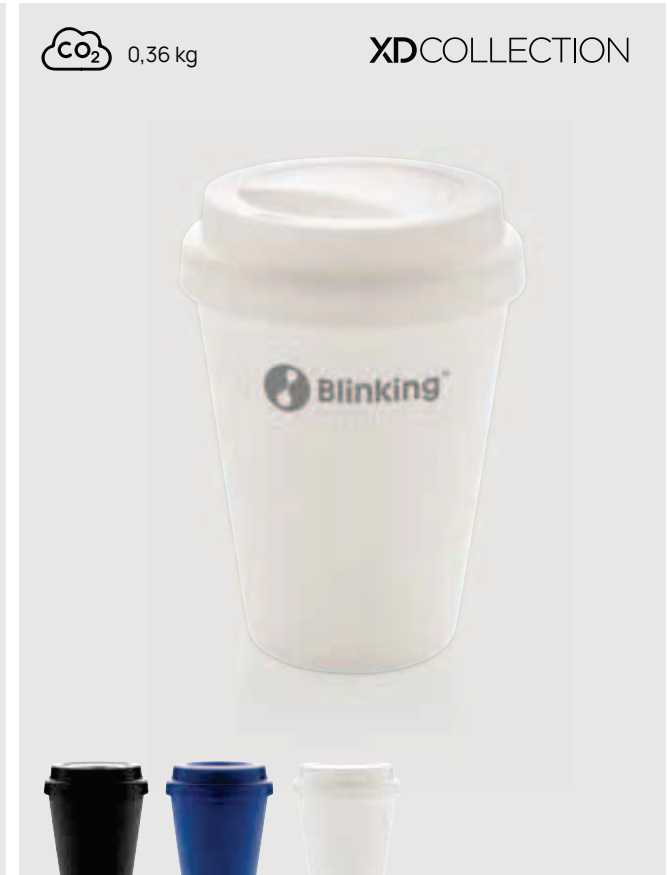

P432.69* ^{*1} ^{*3} ^{*5}

Reusable double wall coffee cup 300ml

Polypropylene • Volume 0,3L. • Spillproof • Plastic insulation • Keeps warm for 2 hours • Keep cool for 4 hours **Size** 12,8 x ø 9,2 cm **Max. printsize** 231,5 x 95mm **Printtechnique** Digital print round