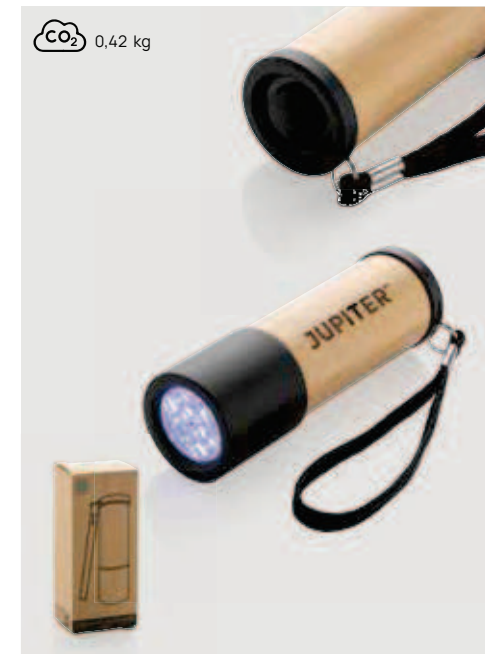

P513.771

Lucid 1W RCS certified recycled plastic & bamboo torch

Recycled ABS • LED • 90 lumens • Beam reach 50M. • Operating time 3H • Rechargeable • 500 mAh powerbank capacity **Size** 3,3 x 3,3 x 11,2 cm **Max. printsize** 55 x 10mm **Printtechnique** CO₂ engraving

This product contains 23% RCS certified recycled ABS, CERTIFIED BY CONTROL UNION CU1162221

P513.379

Bamboo and RCS certified recycled plastic torch

Recycled ABS • LED • 30 lumens • Beam reach 20M. • Operating time 24H **Size** 3,2 x 3,2 x 10 cm **Max. printsize** 50 x 10mm **Printtechnique** CO₂ engraving

This product contains 23% RCS certified recycled ABS, CERTIFIED BY CONTROL UNION CU1162221

P513.781

Lucid 3W RCS certified recycled plastic & bamboo torch

Recycled ABS • LED • 120 lumens • Beam reach 100M. • Operating time 5H • Rechargeable • 1200 mAh powerbank capacity **Size** 4,2 x 4,2 x 13,3 cm **Max. printsize** 70 x 15mm **Printtechnique** CO₂ engraving

This product contains 20% RCS certified recycled ABS, CERTIFIED BY CONTROL UNION CU1162221

P513.791

Lucid 5W RCS certified recycled plastic & bamboo torch

Recycled ABS • LED • 300 lumens • Beam reach 150M. • Operating time 6H • Rechargeable • 1800 mAh powerbank capacity **Size** 4,2 x 4,2 x 19,5 cm **Max. printsize** 100 x 15mm **Printtechnique** CO₂ engraving

This product contains 18% RCS certified recycled ABS, CERTIFIED BY CONTROL UNION CU1162221