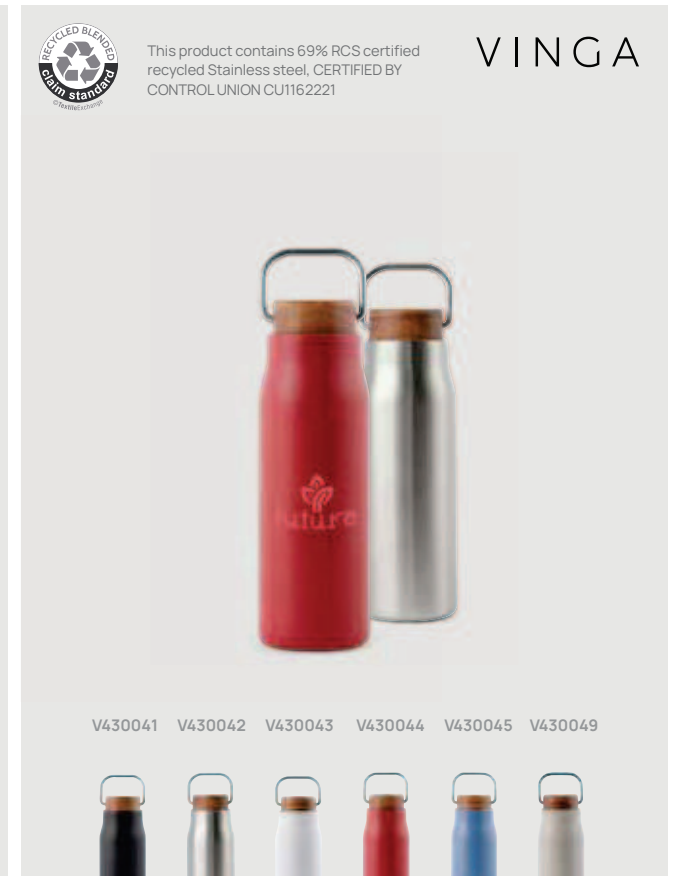

V43004

new

VINGA **Ciro** RCS recycled vacuum bottle 300ml

Recycled Stainless steel • Volume 0,3L. • Spillproof • Vacuum insulation • Keeps warm for 5 hours • Keep cool for 15 hours • Carry handle **Size** 18,6 x ø 6 cm **Printtechnique** On request