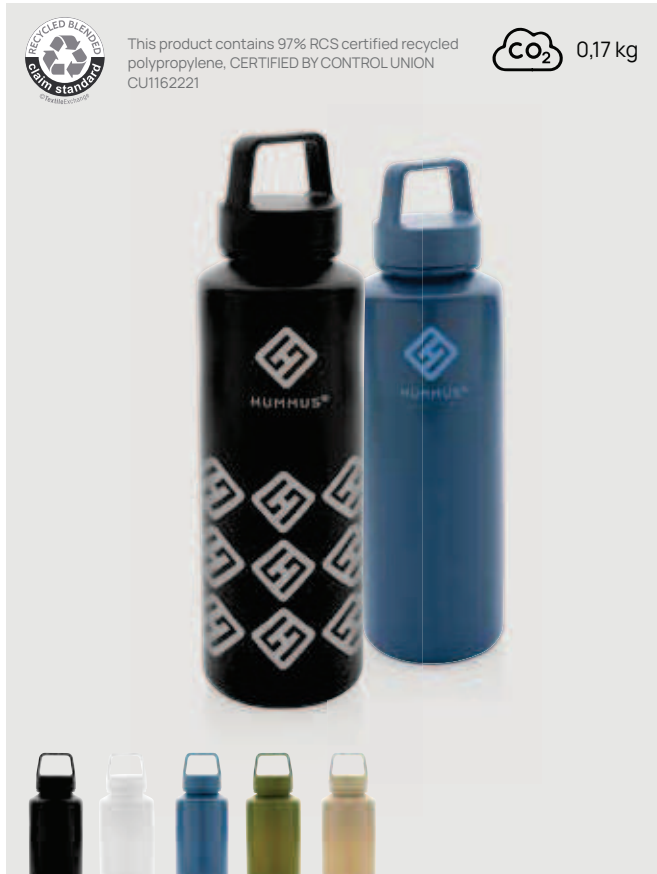

This product contains 96% RCS certified rPET, CERTIFIED BY CONTROL UNION CU1162221

P435.01* *1 *3 *5 *7 *9

RCS certified recycled PP water bottle with handle

Recycled Polypropylene • Volume 0,5L. • Leak proof • No insulation
• Carry loop **Size** 22,5 x ø 6,6 cm **Max. printsize** 210 x 150mm
Printtechnique Digital print round