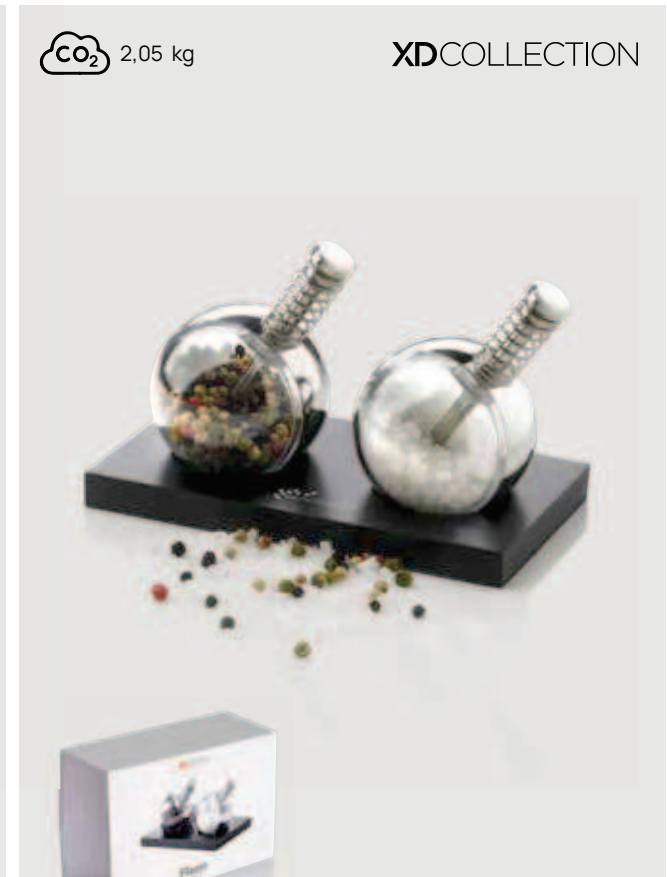

CO₂ 2,05 kg

XDCOLLECTION

P262.340

Planet pepper & salt set

Stainless steel **Size** 16 x 9,4 x 8,2 cm **Max. printsize** 30 x 15mm
Printtechnique Pad print