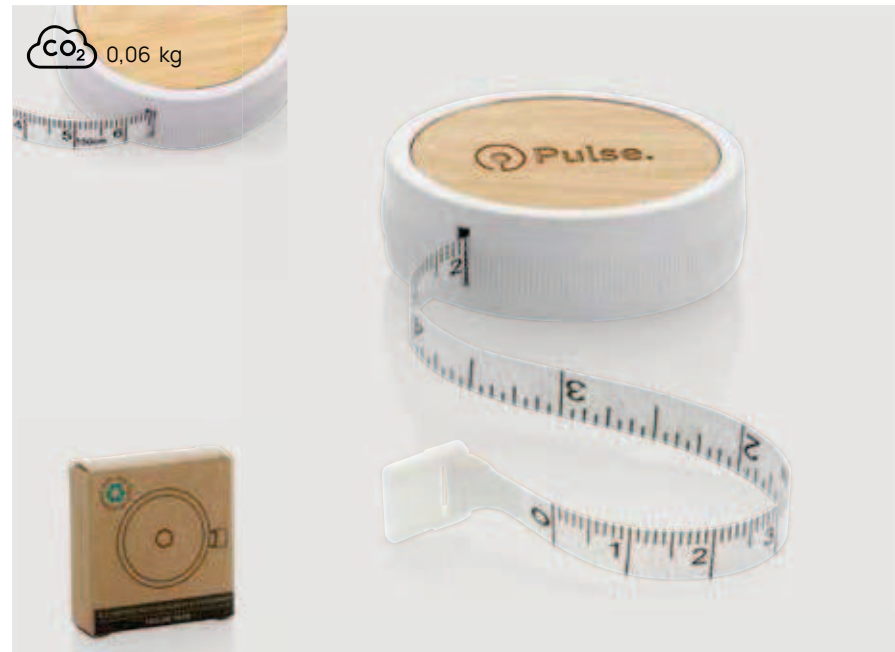

P110.033

new

RCS recycled plastic & bamboo tailor tape

Recycled ABS • Length 1,5M • Width 7mm • Double-sided markings • With white tape • Unit of measurement in cm/ inches • Slow tape retraction **Size** 1,6 x ø 5,2 cm **Max.**
printsize 35 x 35mm **Printtechnique** CO₂ engraving

This product contains 45% RCS certified recycled ABS, CERTIFIED BY CONTROL UNION CU1162221