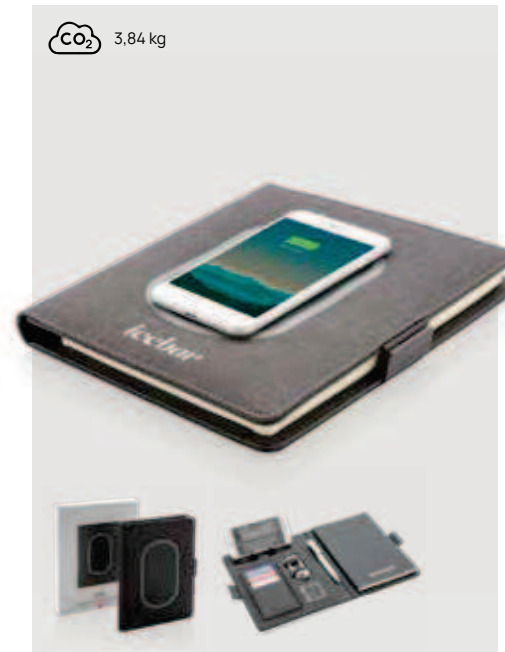

CO₂ 3,84 kg

P774.562

Swiss Peak RCS rePU notebook with 2-in-1 wireless charger

Recycled Polyurethane • 10W charging power • Input(s) speed 5V/2.1A • 2 wireless charging coil(s) • Type-C charging connector(s) • 30 charging cable **Size** 17,5 x 22,5 x 2,5 cm **Max. printsize** 80 x 80mm **Printtechnique** CO₂ engraving