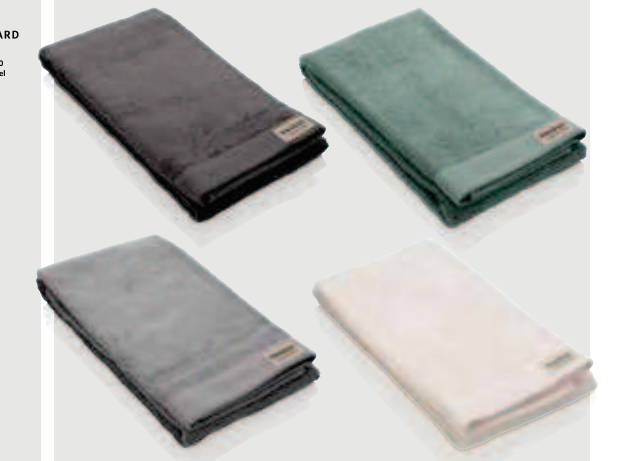

Ukiyo Sakura AWARE™ 500 gsm bath towel 50×100cm

Cotton • Fabric weight 500 GSM Size 100 x 50 x 2 cm
Max. printsize 200 x 120mm Printtechnique Embroidery

CO₂ 2,77 kg