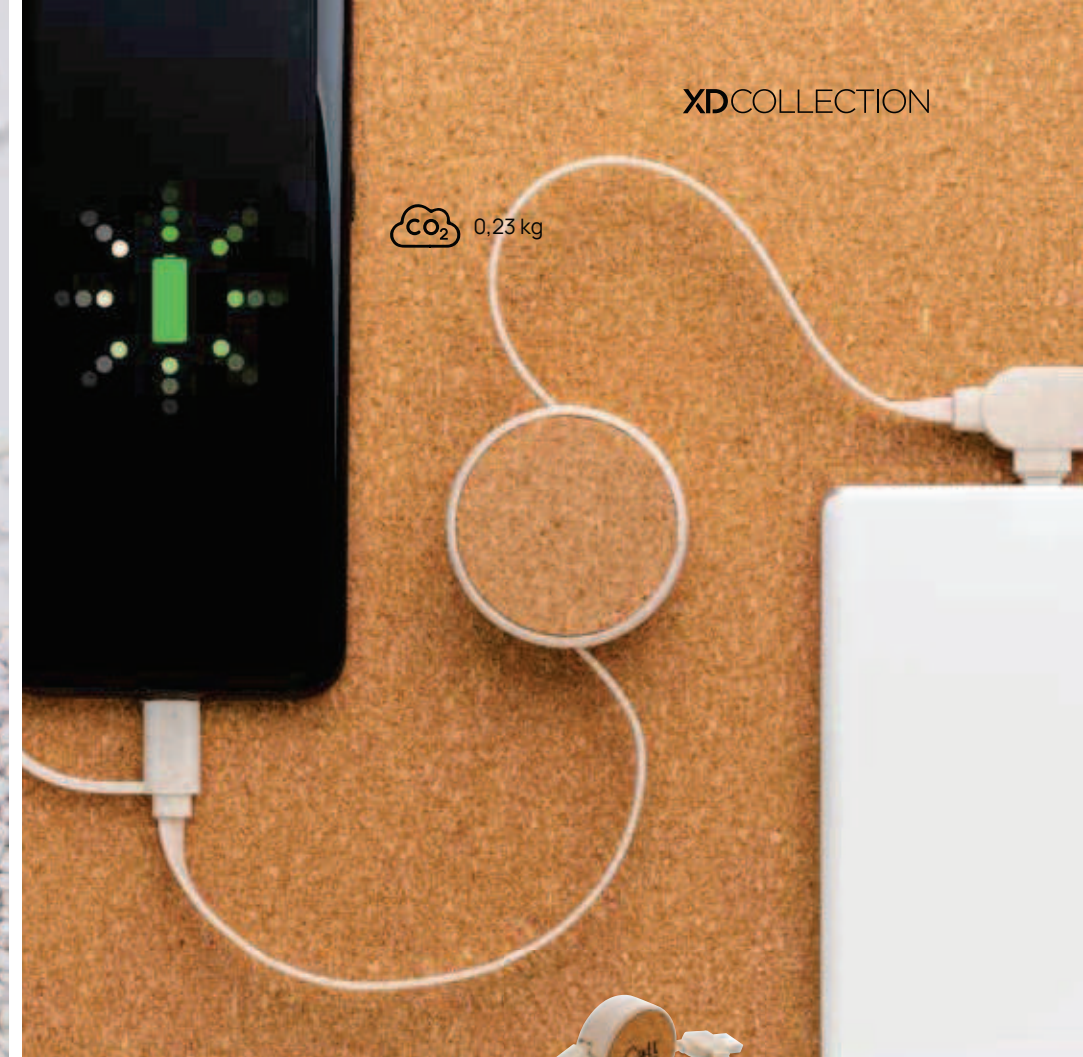

This product contains 63% RCS certified recycled TPE, CERTIFIED BY CONTROL UNION CU1162221

XDCOLLECTION

CO₂ 0,23 kg

P302.369

Cork and Wheat 6-in-1 retractable cable

Cork • Max current 5V/2A - 9V/2A • Supports Carplay & Android Auto • Lightning Output • Micro USB output • 100 cm charging cable • Type-C & USB-A charging connector(s) • Fast charge • Sync function **Size** 14 x 5 x 2 cm **Max. printsize** 35 x 35mm **Printtechnique** CO₂ engraving