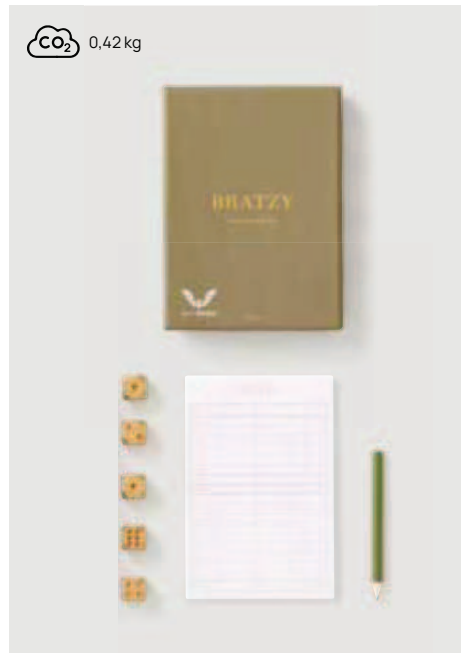

V262001

VINGA Coffee table collection box

Paper Size 24 x 24 x 2,8 cm Max. printsize 80 x 40mm Printtechnique Pad print

9152

VINGA Bratzy Coffee Table Game

Acrylonitril Butadien Styrene (ABS) **Size** 12 x 16,5 x 3 cm
Max. printsize 60 x 30mm **Printtechnique** Pad print