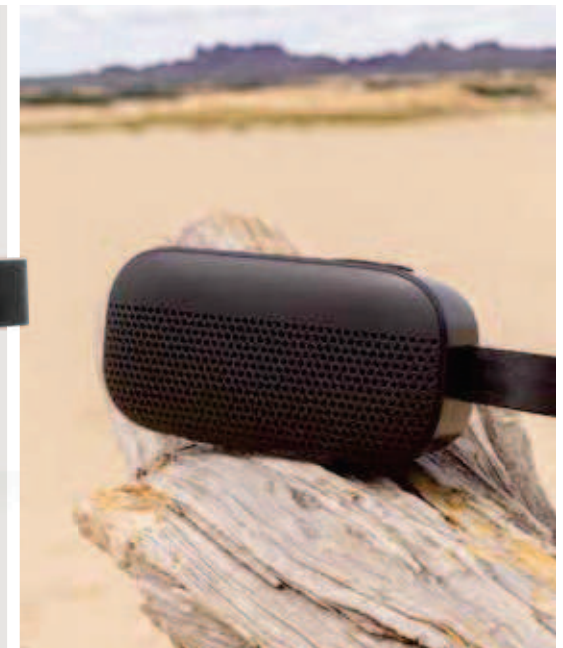

RCS recycled plastic Soundbox 5W speaker

Recycled ABS • 5W • BT version 5.3 • Charging time 3H
• Playing time 6H • Micro USB charging connector(s) • Mic
• Pick up • Operating distance 10M • Carry handle
• Waterproof level IPX 5 **Size** 15,8 x 7,4 x 4,1 cm **Max. printsize** 70 x 10mm **Printtechnique** Pad print

This product contains 36% RCS certified recycled ABS, CERTIFIED BY CONTROL UNION CU1162221