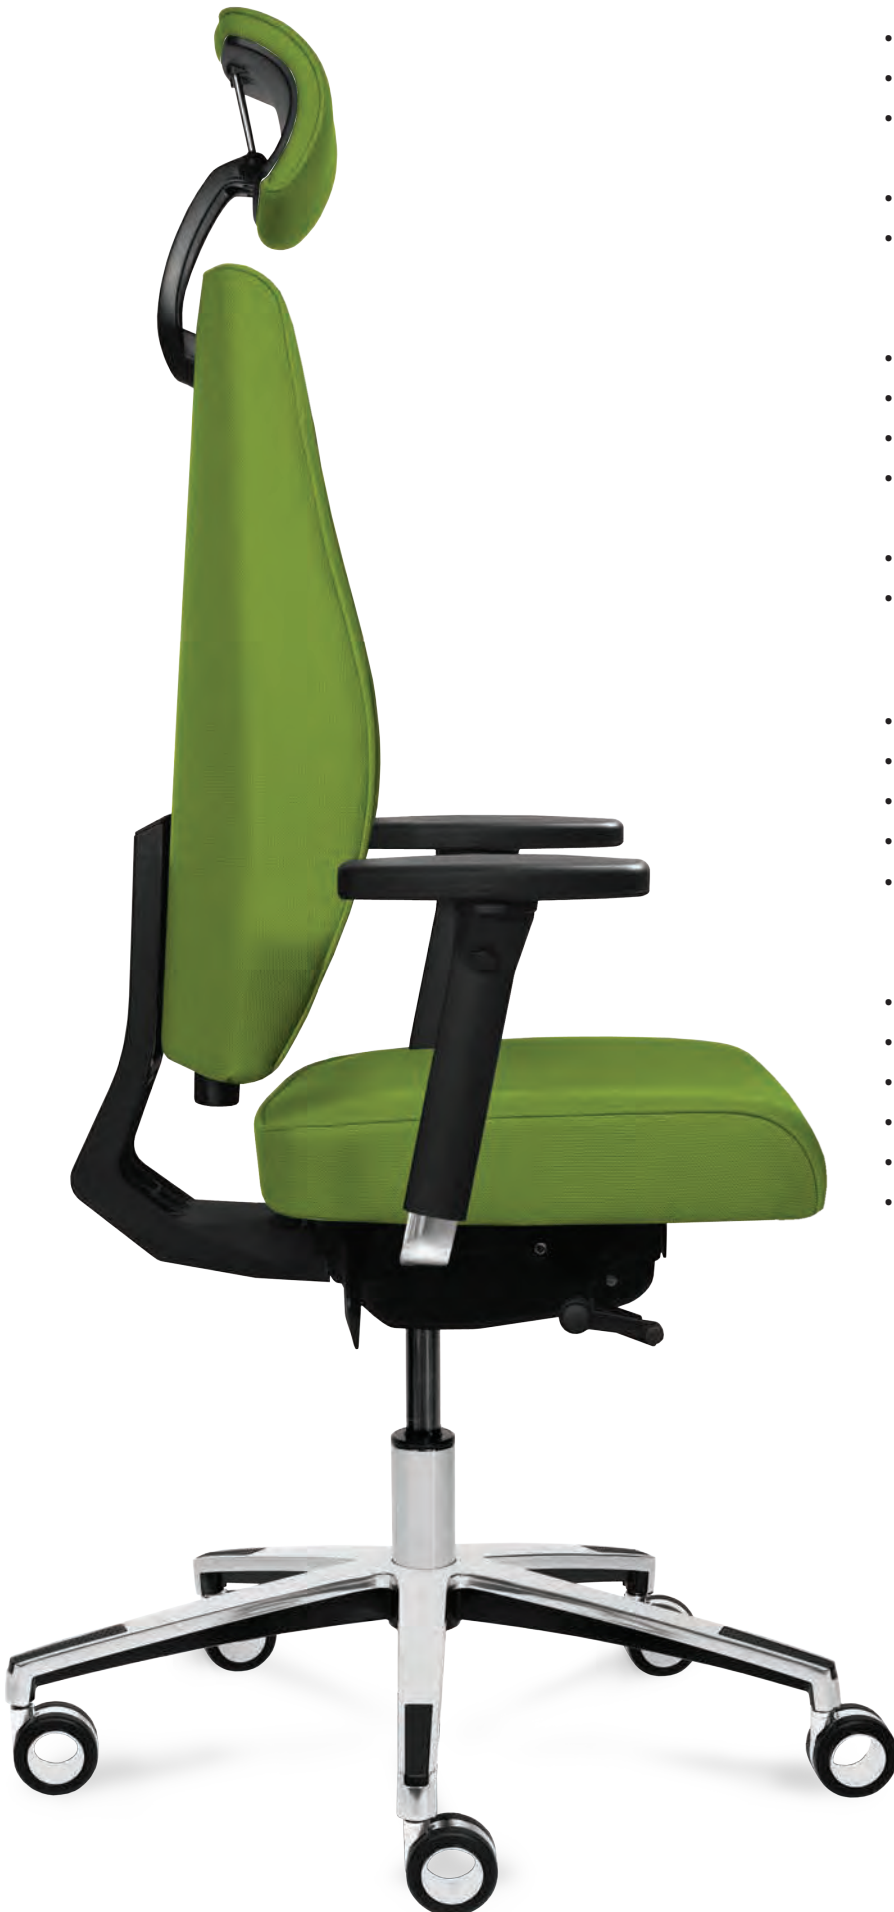

Ергономичен стол MAGNA

Ergonomic office chair MAGNA

- Регулируема опора за главата
- Регулируема лумбална опора
- Регулиране на височината на облегалката
- Регулируеми подлакътници
- Синхронизиращ механизъм с 5 позиции на заключване, антишок функция за сигурност на облегалката
- Регулируема дълбочина на седалката
- Контрол на височината на седалката
- Контрол на твърдостта на облегалката
- Механизъм за регулиране на наклона на седалката
- Алюминиева основа
- Колелца за меки или твърди повърхности

- Adjustable headrest
- Lumbar support adjustment
- Height adjustment of the backrest
- Adjustable armrests
- Synchro mechanism (5 locking positions) with „Anti-Shock“ safety function for backrest
- Seat sliding
- Seat height adjustment
- Backrest stiffness control
- Negative seat tilting
- Aluminum base
- Castors for soft / hard floor