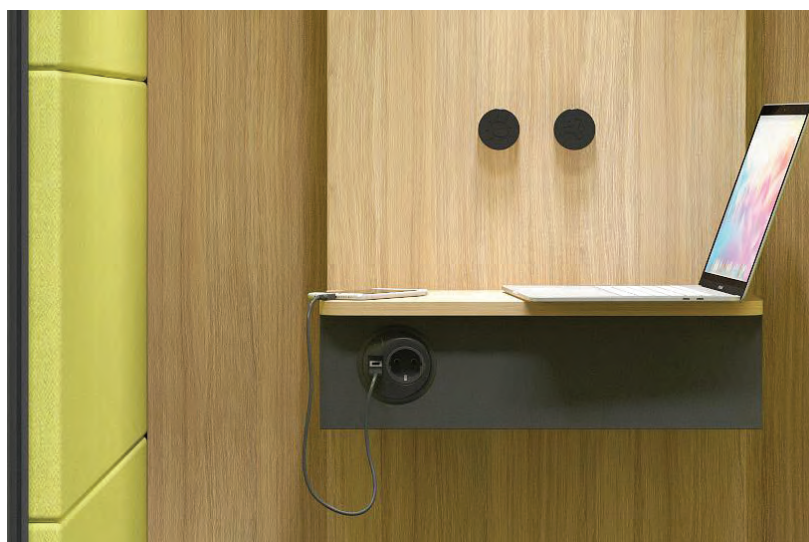

Допълнителни настройки на мощност

Additional power options

Има възможност за инсталиране на гнездо или на захранващ блок с 3 щепсела в медийната стена на акустичната кабина. Захранващият блок може да се предлага с вградени гнезда, LAN или USB портове в различни конфигурации за допълнително удобство на потребителя.

There is an option of installing a socket or a 3-plug power block in the media wall of the acoustic pod. The power block can come with in-built sockets, LAN or USB ports in various configurations for added user convenience.