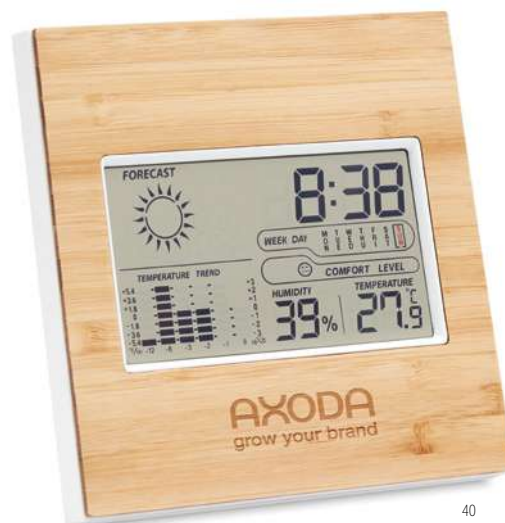

40

Turku MO9959

Weather station with bamboo front, multi-functional thermometer. Includes a clock, temperature, humidity display and calendar. 2 AAA batteries not included. **Size** 13x2,3x13 cm **Print technique** Pad printing,L