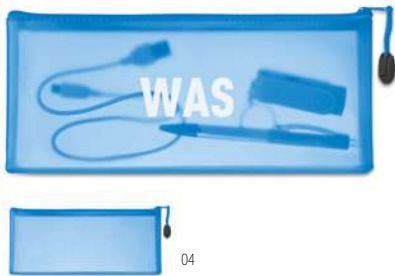

Gran MO8993

Big PVC pencil case. **Size** 25x10,5 cm
Print technique Screen printing