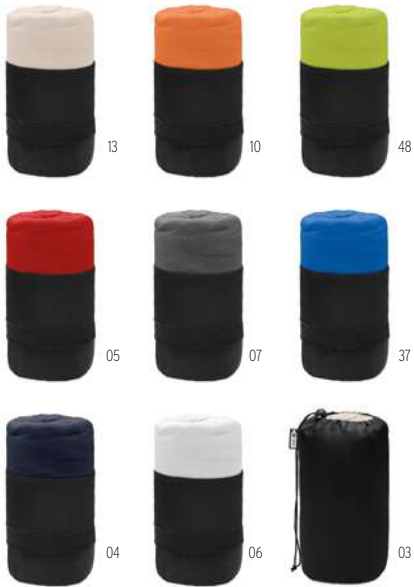

Musala Rpet MO9935

Fleece blanket in RPET with in RPET polyester travel pouch, 180 gr/m² fleece. **Size** 120x150 cm **Print technique** Screen printing,T1,TD,E