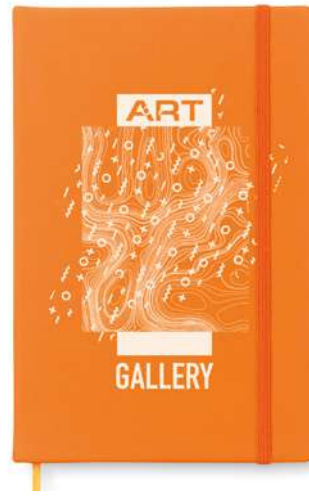

Notelux MO1800

A6 notebook with hard PU cover. Casebound. 192 lined pages (96 sheets). Matching elastic closure strap and ribbon page-marker. **Size** 14x9x1,5 cm **Print technique** Pad printing,S,T1,TD,B,PD