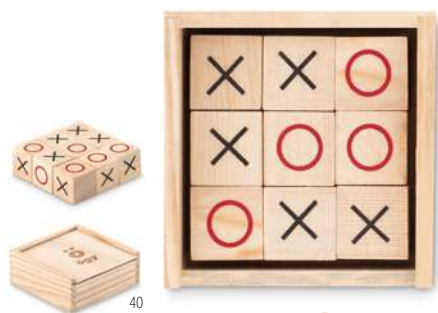

Tic Tac Toe MO9493

Wooden tic tac toe game set. **Size** 7x7x2,5 cm
Print technique Pad printing,L