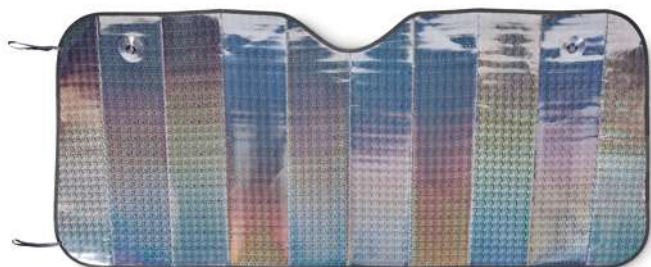

16

Carshade MO2233 ●

Foldable windscreen sun shade. Inner foam 2mm and inner PE alum foil.
Size 61x14x4 cm **Print technique** Screen printing