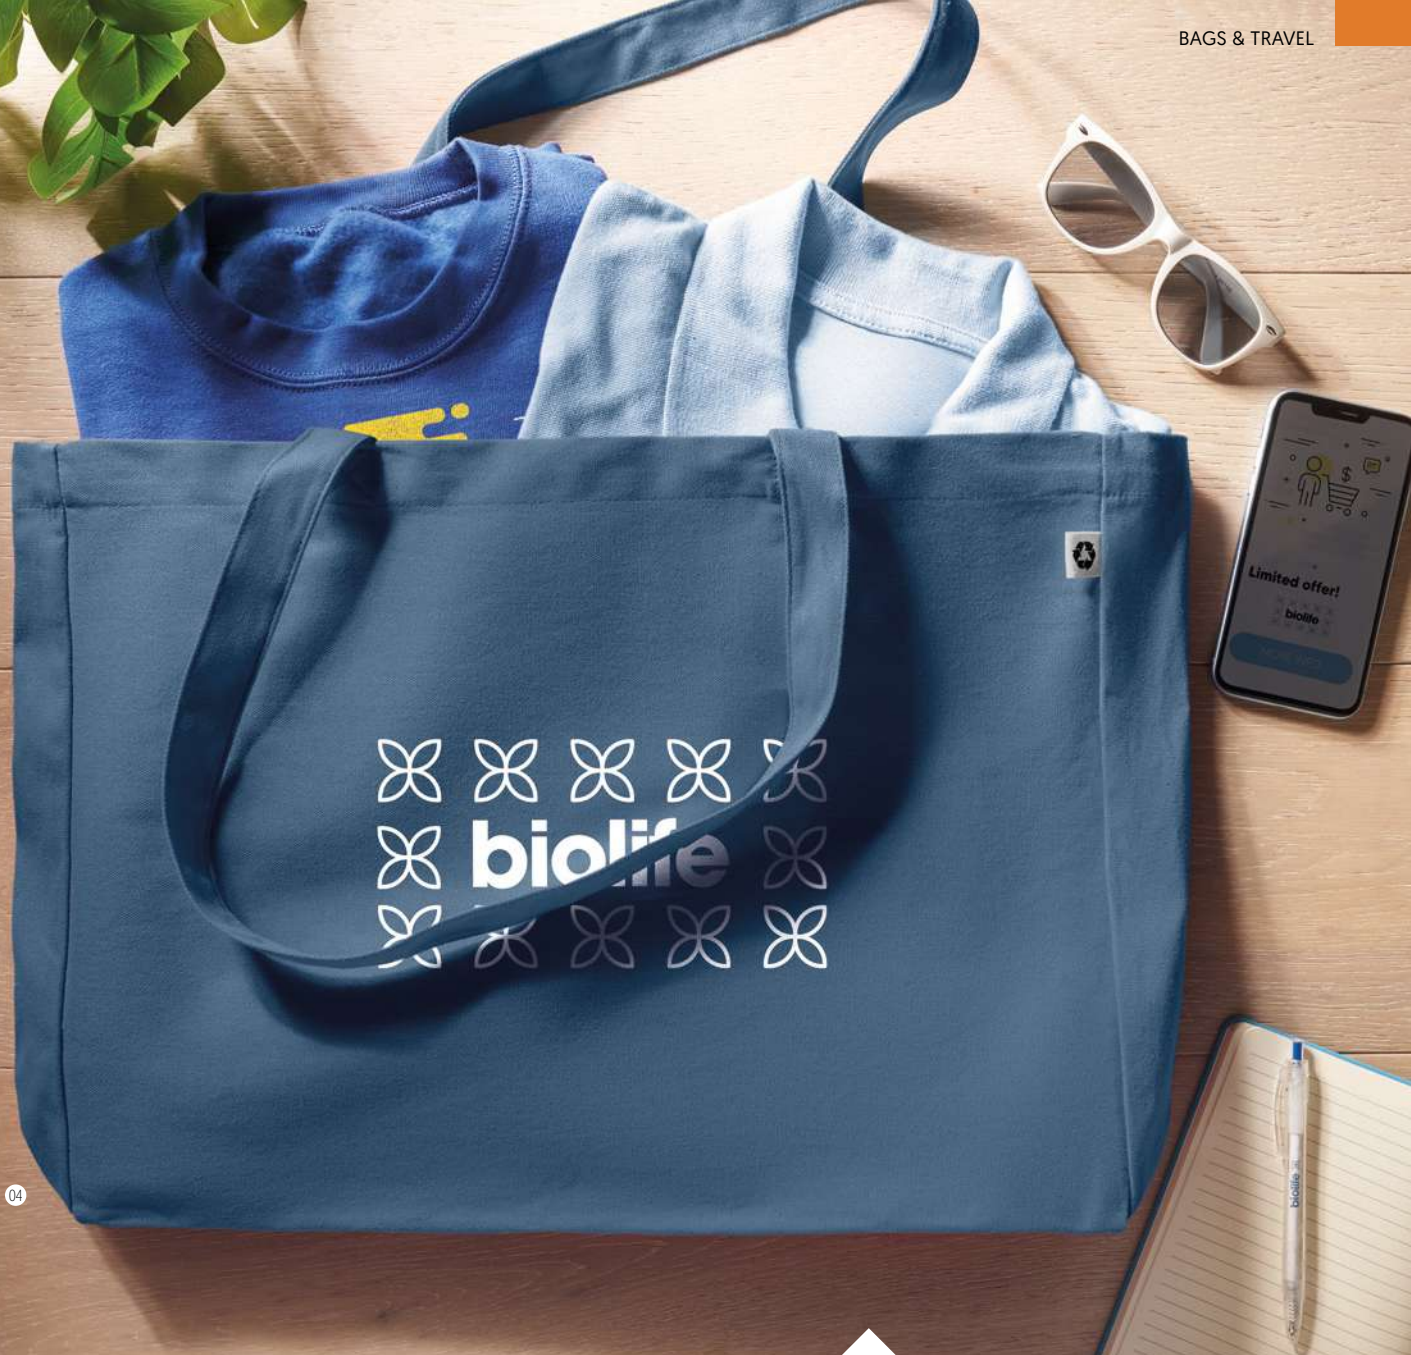

04

13

Respect MO6379

280gr

Recycled canvas shopping bag or beach bag, 50% cotton and 50% recycled cotton with long handles and gusset. 280 gr/m².
Size 49x9x37 cm **Print technique** Screen printing,T1,TD,E

06

04

03

Respect Coloured MO6380

280gr

Recycled canvas shopping bag or beach bag, 50% cotton and 50% recycled cotton with long handles and gusset. 280 gr/m². **Size** 49x9x37 cm
Print technique Screen printing,T1,TD,E