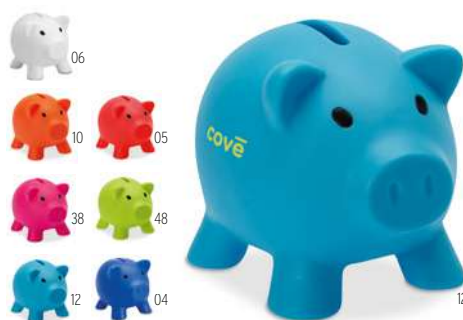

Softco MO8132

Piggy bank in PVC with ABS stopper on the bottom.
Size 9x7x7 cm **Print technique** Pad printing