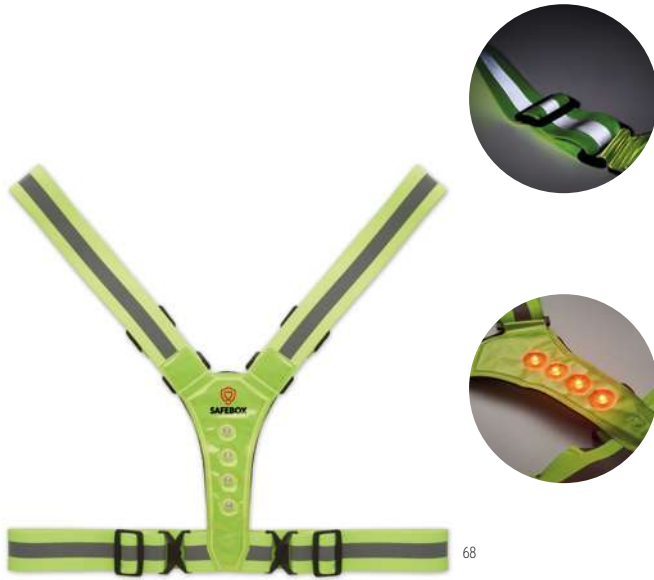

Roundvisible MO2100

Adjustable 360° reflective body belt with 4 LED on front and 4 LED's on the back and silver stripes. Included 2 CR2032 battery. For promotional use only. **Size** 50x44 cm **Print technique** Screen printing,DL