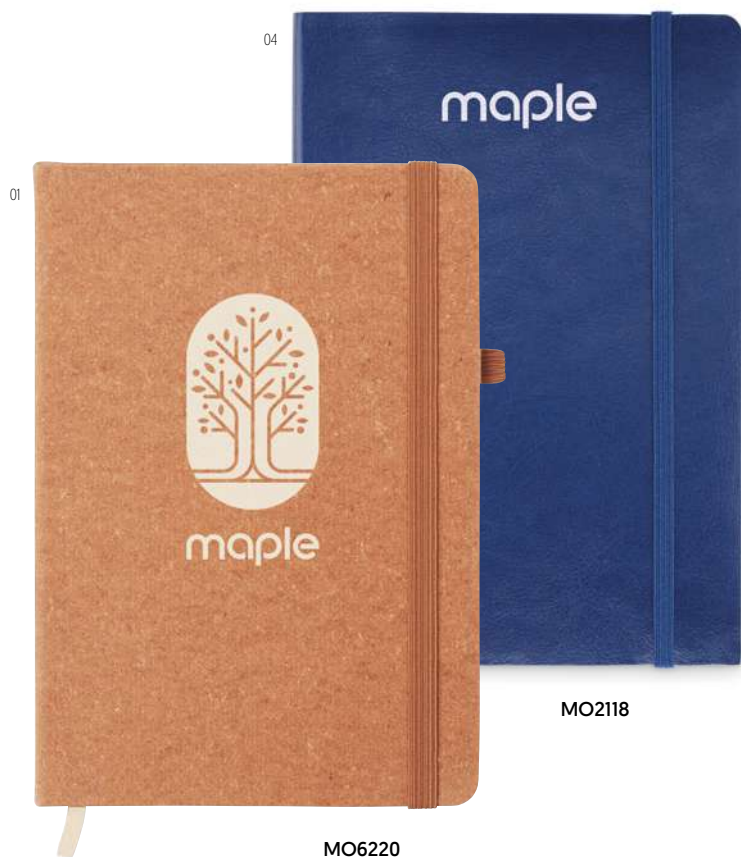

03

04

06

Neilo Set MO9348

A5 notebook with 2-in-1 stylus ball pen. Hard PU cover. Casebound. 144 lined pages (72 sheets). Matching ball pen with touch screen stylus. Blue ink. Matching elastic closure strap and ribbon bookmark. **Size** 14x1x21 cm **Print technique** Pad printing,S,L

Bestsellers
in recycled
materials.

MO9900

MO6835

Arpu MO6835

A5 notebook with 70% recycled pre-consumer leather and 30% latex PU cover. Casebound. 192 lined pages recycled paper (96 sheets). Matching elastic closure strap and pen holder. **Size** 21,2x14,6x1,6 cm
Print technique Pad printing, S, T, I, D, B, PD

Breta MO2118

A5 notebook with soft recycled PU (81% recycled polyester and 19% PU) cover. Casebound. 160 lined pages (80 sheets). Matching elastic closure strap and ribbon bookmark. Expandable inner pocket in the back. **Size** 20,8x14 cm
Print technique Pad printing,S,TI,TD,B