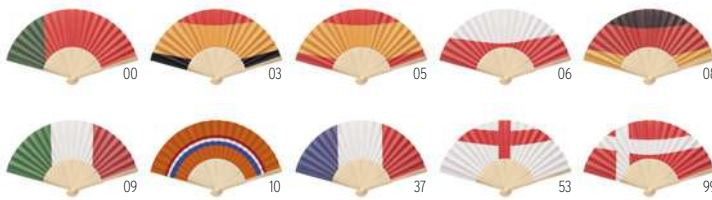

04

Funfan MO2244 ●

Manual hand fan in bamboo with flag design on paper fabric.
Size 21x2,4x1 cm **Print technique** Pad printing,L

06

Flag Fun MO9275

Eyewear with country flag lenses. **Size** 14x4,6x14 cm
Print technique Pad printing,DO1