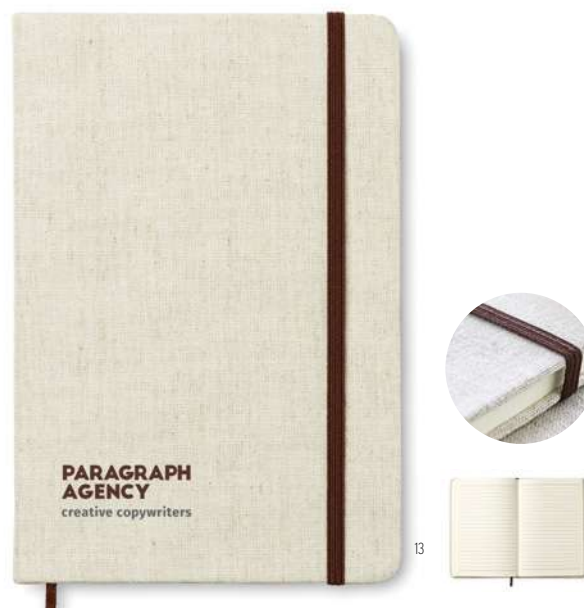

Seeds

- 04 Blueberry
- 05 Strawberry
- 13 White daisy
- 48 Apple
- 60 Pine tree

Rundo + MO6930

A6 notebook with hard canvas cover. Casebound. 192 lined pages (96 sheets). Contrasting elastic closure strap and ribbon page-marker. **Size** 14x9x1,5 cm
Print technique Screen printing,T1,TD