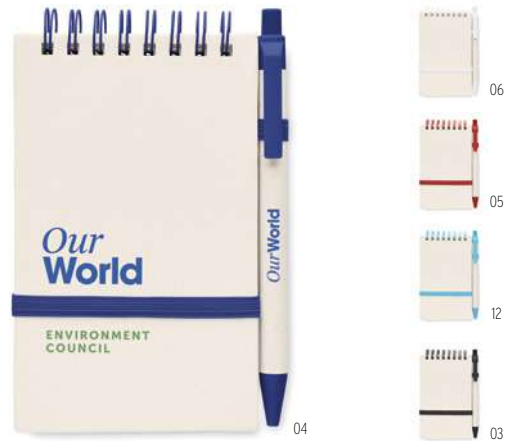

Mito Set MO6837

A6 Recycled milk cartons 70 sheet recycled plain paper notebook (70 % recycled milk carton and 30% recycled paper) with matching pen. Ring bound. Matching push button ball pen. Blue ink. Elastic closure strap and pen holder. **Size** 8,2x1,2x14 cm **Print technique** Pad printing,D01,DL,B,L