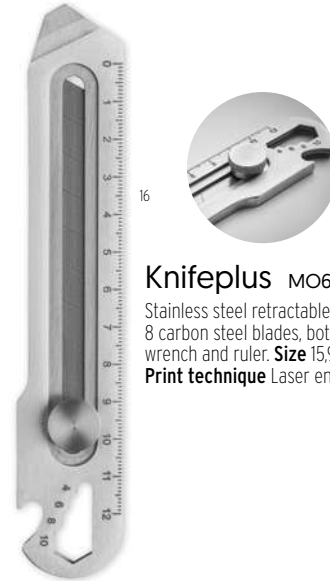

Knifepus MO6970

Stainless steel retractable knife with 8 carbon steel blades, bottle opener, wrench and ruler. **Size** 15,9x2,8x1,3 cm
Print technique Laser engraving,P

Toolpen MO8679

Twist action spirit level pen in ABS with ruler, stylus and phillips head and flat head screw driver bits. Black ink. **Size** 14,5x1,1x1,1 cm
Print technique Pad printing,L