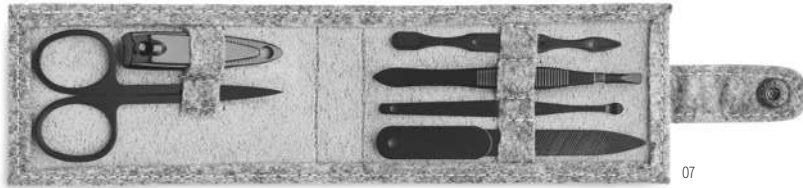

Self-care routine

07

Nailkit Felt MO2140

6 piece stainless steel manicure set in rectangular RPET felt pouch. **Size** 11x6x2 cm **Print technique** Screen printing,T1,TD,B