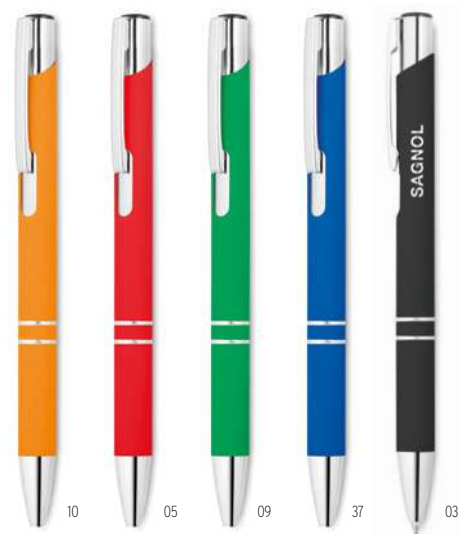

Florina MO2157

Twist action ball pen in recycled aluminium with stylus. Blue ink.
Size Ø1x13,9 cm **Print technique** Pad printing,L

KC8893  MO8893 

Bern KC8893/MO8893

Push button pen in aluminium finish. Black ink. **Size** Ø1x13,5 cm **Print technique** Pad printing,L