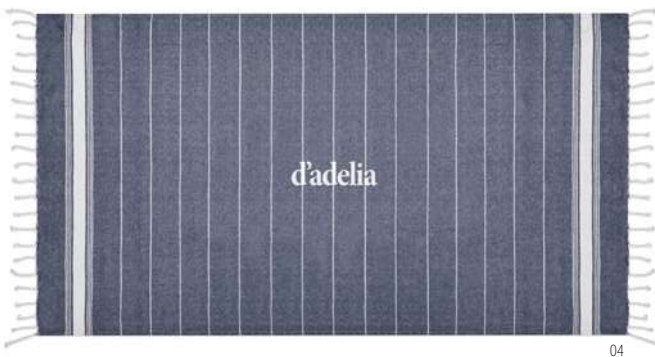

Malibu MO9221

Hamman/Beach towel blanket in cotton 180 gr/m². **Size** 90x170 cm **Print technique** Screen printing,E,T1,TD

Agoura MO6554

Hamman/Beach towel blanket in recycled fabrics (45% recycled cotton -55% recycled polyester) 140 gr/m². **Size** 75x150 cm **Print technique** Screen transfer,TD,E