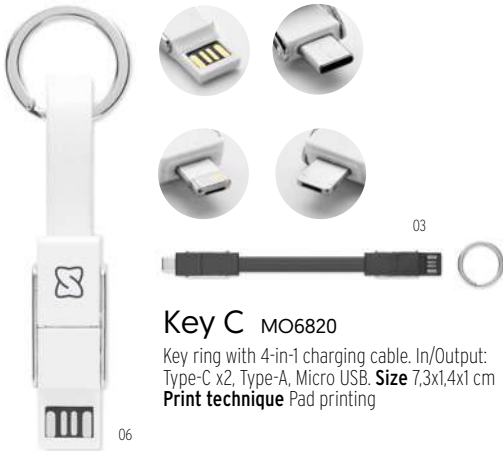

MORE THAN GIFTS

03

Blue MO2141 ●

Key ring with charging cable with input: 2-in-1 type-C & type-A and micro-B (2 in 1 pin) and Type C output. **Size** 17x2,4x1,7 cm
Print technique Pad printing,L,DL,D01

15

Rizo MO9292

Key ring with charging cable with USB-A to Micro-B (2 in 1 pin) and Type C. **Size** 16x2,4x1,7 cm **Print technique** Pad printing,D01,DL,L

06

Key C MO6820

Key ring with 4-in-1 charging cable. In/Output: Type-C x2, Type-A, Micro USB. **Size** 7,3x1,4x1 cm
Print technique Pad printing