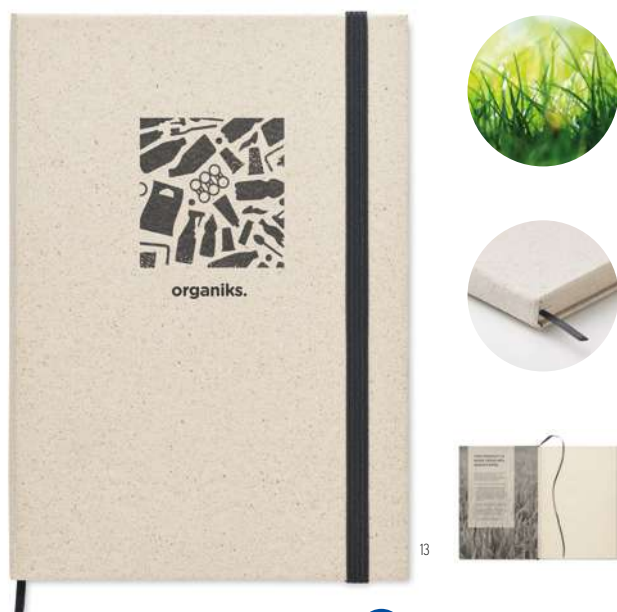

Grass Notes MO6542

A5 grass paper notebook. Hard grass paper cover. Casebound. 160 grass paper lined pages (80 sheets). 95 gsm paper. Elastic closure strap and ribbon bookmark. Grass paper containing 40% grass fibers. **Size** 21x15x1,5 cm
Print technique Pad printing,S,D01,DL,B