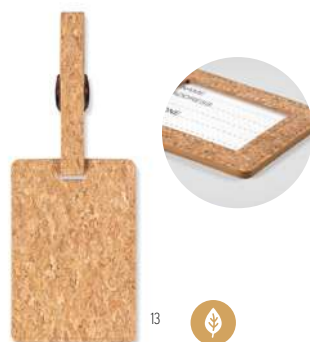

Ovalis MO6556

Cork luggage tag. Cork is 100% natural material. Due to its structural nature and surface porosity the final print result per item may have deviations. **Size** 11,5x6 cm
Print technique Digital inlay,S,L,P