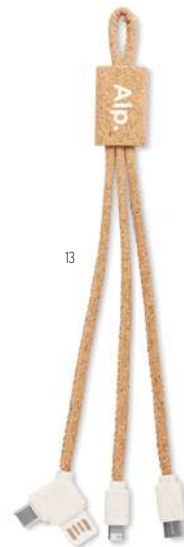

MORE THAN GIFTS

03

Blue MO2141 ●

Key ring with charging cable with input: 2-in-1 type-C & type-A and micro-B (2 in 1 pin) and Type C output. **Size** 17x2,4x1,7 cm
Print technique Pad printing,L,DL,D01

15

Rizo MO9292

Key ring with charging cable with USB-A to Micro-B (2 in 1 pin) and Type C. **Size** 16x2,4x1,7 cm **Print technique** Pad printing,D01,DL,L

06

Key C MO6820

Key ring with 4-in-1 charging cable. In/Output: Type-C x2, Type-A, Micro USB. **Size** 7,3x1,4x1 cm
Print technique Pad printing

06

Ligo Cable MO9654

3-in-1 charging cable with 3 different connectors, micro-USB, type-c and double sided connector. Suitable for iOS and Android devices. Ideal for full colour personalisation. **Size** 04,4x0,7 cm
Print technique Pad printing,PD,D01,DL

06

Wireless Plato Set MO9785

Set with wireless charger in ABS. Presented in EVA/ PU pouch. Contains EU plug and charging cable USB A to Micro B. Output data: DC5V/ 1.0A. **Size** 9x9x4 cm **Print technique** Pad printing,PD

40

Clauer MO9888 ●

Bamboo cover key ring with charging cable with USB-A to Micro-B (2 in 1 pin) and Type C. **Size** 12,5x2,7x0,8 cm
Print technique Pad printing,D01,DL,L

13

Cable MO6812 ●

Cork 3-in-1 charging cable. Input Type A and type C. Output 3 types. **Size** 22x2,1x0,7 cm
Print technique Laser engraving,P