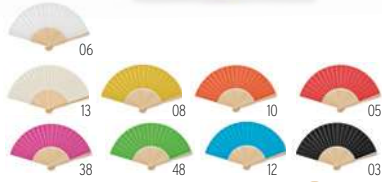

Fanny Paper MO6828

Manual hand fan in bamboo with paper fabric.
Size 21x24x1 cm **Print technique** Pad printing,L