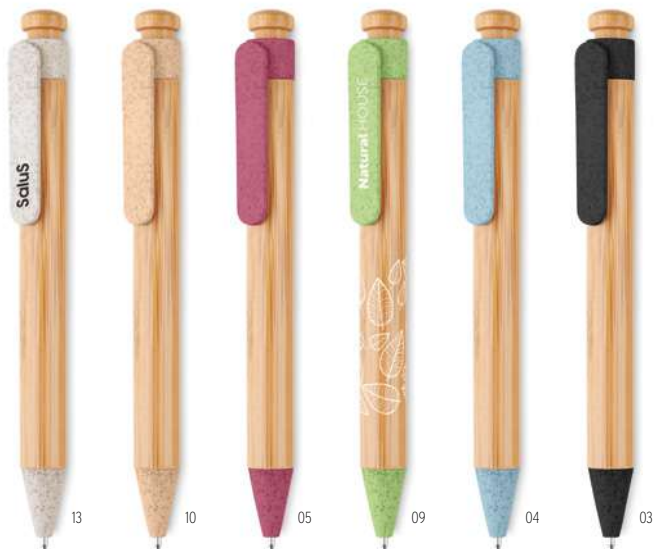

Toyama MO9481

Push button ball pen with bamboo barrel and wheat straw (50%) and ABS (50%) fittings. Blue ink. **Size** Ø1,2x14 cm
Print technique Round screen printing ,PL