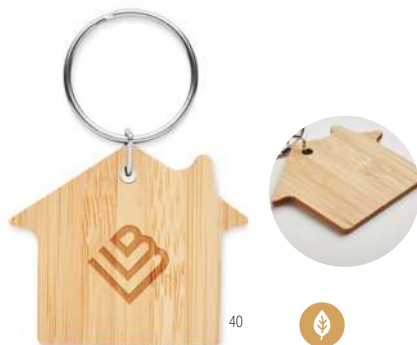

40

Houseboo MO6979

House shaped bamboo key ring. **Size** 4,5x3,8x0,2 cm
Print technique Pad printing, D01, DL, L