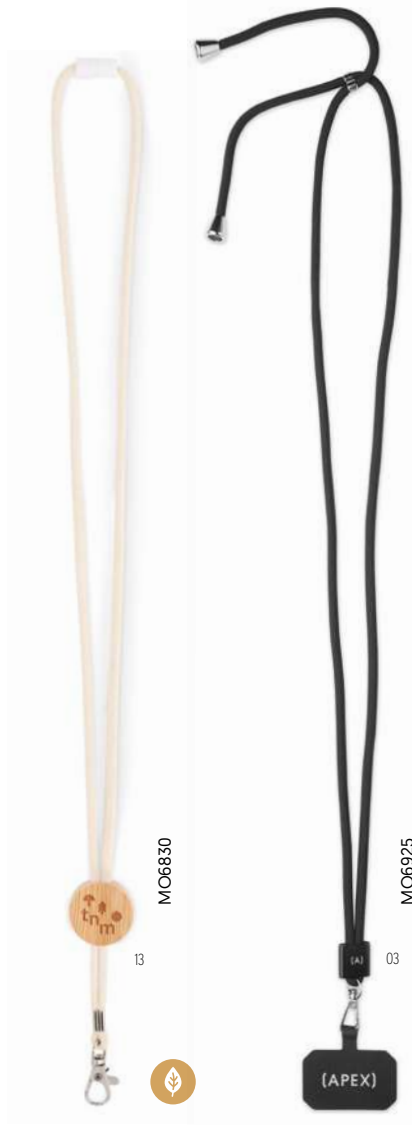

MO6830

13

MO6925

03

[APEX]

Kara MO6830

Cotton cord lanyard with round bamboo detail, metal hook and safety breakaway. Length: 50 cm. **Size** 50x0,45 cm **Print technique** Pad printing,DOI,DL,L

Nonette MO6925

RPET phone holder lanyard. **Size** 150x0,6 cm **Print technique** Pad printing,DOI,DL

Ameste MO2120

Lanyard in polyester with phone holder and safety buckle. 2 cm. **Size** 2x55 cm **Print technique** Pad printing,S,TI,TD