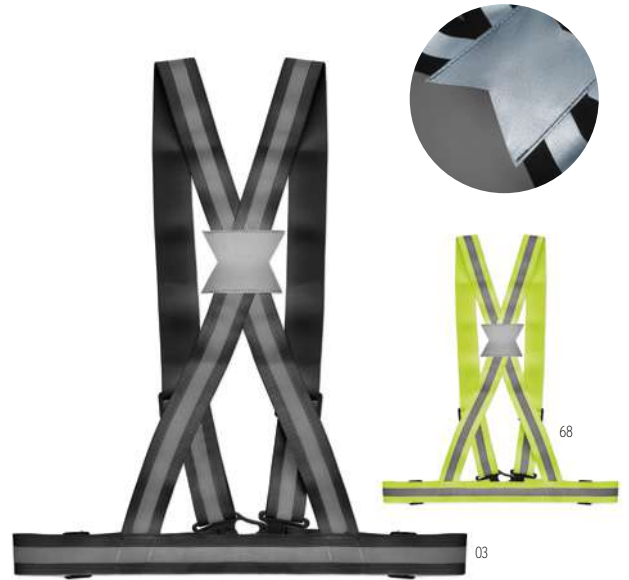

Allvisible MO6445

Adjustable 360° reflective body belt with silver stripes. For promotional use only. **Size** 51x52 cm **Print technique** Screen printing,DO1,DL,T1,TD