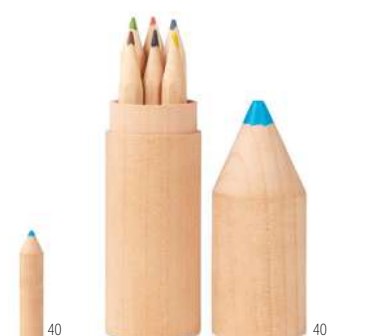

Bow MO6836

Set of 4 highlighter coloured pencils in kraft box.
Size 17,5x0,75 cm **Print technique** Pad printing,PD,DL

Coloret IT2691

12 wooden pencils in pencil shaped wooden box.
Size Ø3,5x13,5 cm **Print technique** Pad printing,DL