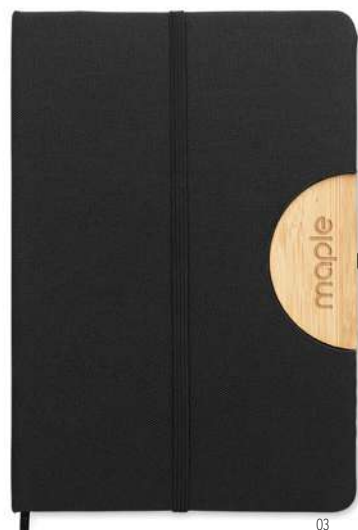

Blama MO6576

A5 notebook with 600D RPET hard cover with bamboo detail with a smartphone stand function. Casebound. 160 lined pages (80 sheets). 70 gsm recycled paper. Matching elastic closure strap, ribbon page-marker and pen holder. **Size** 21x14,5x1,8 cm
Print technique Pad printing,S,L,TI,TD