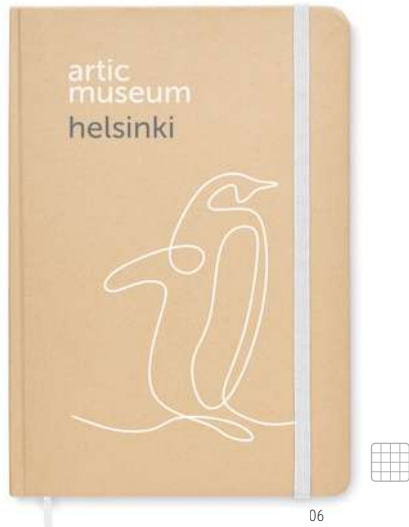

13

13

Visioncork MO9855

3 piece sticky note memo pad with hard cork cover. 50 sheets of large and 25 sheets of medium yellow sticky notes pads and 5 assorted colours page markers. **Size** 8x1,7x10,5 cm **Print technique** Laser engraving,S,B