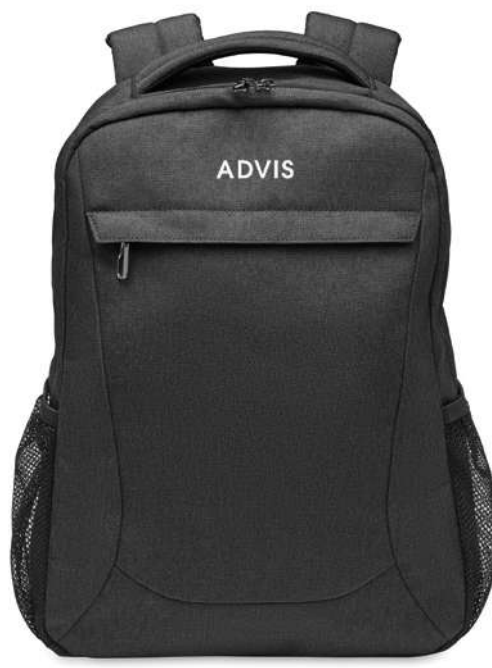

Sophis MO6901

Travel Tech backpack in 600D RPET polyester. Modular / including several compartments. **Size** 33x18x48 cm **Print technique** Screen transfer,S,TD

Hana MO2047

15 inch laptop backpack in 600D RPET polyester. 3 large zippered external compartments fully padded with several inside pockets. It has two mesh side pockets. Adjustable shoulder straps. Padded mesh airflow and trolley holder on reverse side. **Size** 45x31x18,5 cm **Print technique** Screen transfer,S,TD