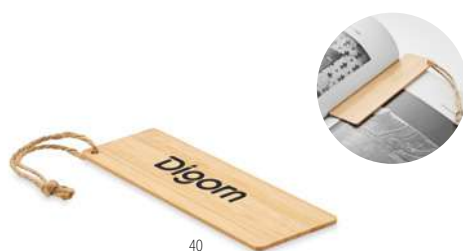

Manila MO6289

Bamboo pen holder with calendar, alarm clock and thermometer. 2 cell batteries included. **Size** 8,2x7,9x9,8 cm
Print technique Pad printing,L

Baris MO6725

30 cm bamboo ruler, double sided cm and inch. **Size** 31x2,5x0,3 cm
Print technique Laser engraving

Hello Clip MO9947

Photo/memo clip holder with pine wooden stand. **Size** 2,5x2,5x11,5 cm
Print technique Pad printing,L

Gazo MO6653

Bamboo photo frame. Frame can be in hanging, vertical or horizontal position. Picture size: 15 x 10 cm.
Size 14x19x0,9 cm **Print technique** Digital inlay,DO1,DL,L