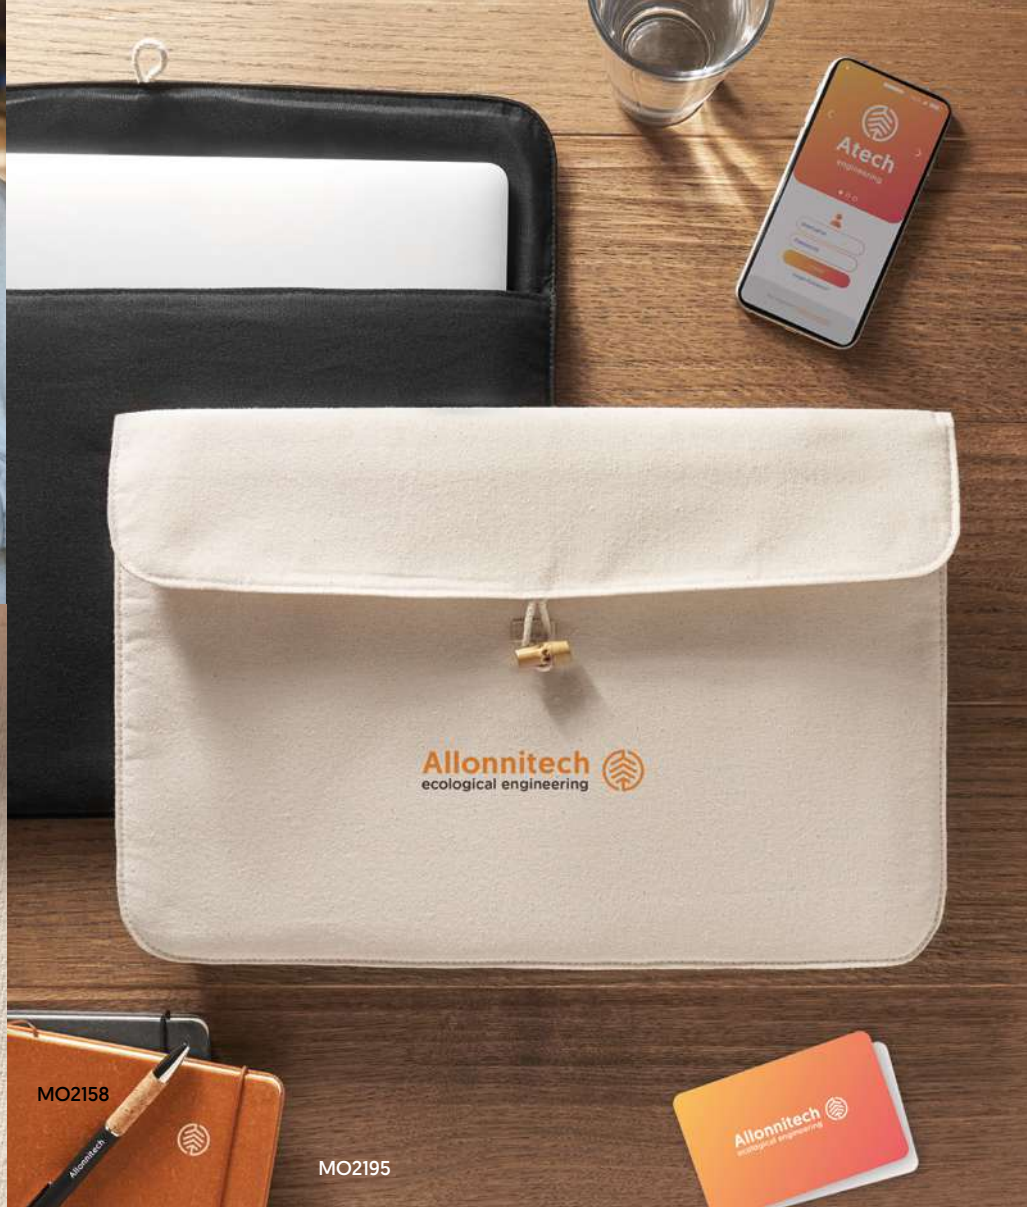

Aosta MO8857

Push button ball pen in rubberized finish. Blue ink.
Size Ø1x13,5 cm **Print technique** Laser engraving

MO2158

MO2195

13

Cotin MO2191 ●

15 inch padded laptop pouch in 220 gr/m² cotton. Inner lining 120 gr/m². Bamboo button closure. **Size** 39,5x27 cm
Print technique Screen printing,T1,TD