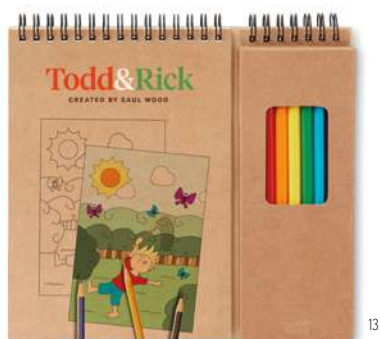

13

13

99

Colopad MO8769

Colouring set with 24 pages 6 of which have pictures to colour in and 18 blank pages. Includes 8 colouring pencils.
Size 21,5x18,5x1 cm **Print technique** Screen printing

Folder2 Go MO9544

Children colouring set with 30 colouring sheets. Includes 6 colouring pencils, sharpener and eraser.
Size 20x1,6x21 cm **Print technique** Pad printing,S,D01,DL

Recreation MO7389

Colouring set in clear box contains 8 wooden pencils and 20 paper drawings. **Size** 10x14,5x1 cm
Print technique Pad printing,PD

13

Little Vangogh MO9873

Colouring set with 6 coloured wooden pencils, 1 wooden sharpener and 20 colouring sheets.
Size 9x7,5x1,5 cm **Print technique** Pad printing,DL

13

Street MO8929

4 coloured chalk sticks, 25 mm diameter.
Size 9,5x2,5x10,5 cm **Print technique** Pad printing,PD,D01,DL

13

Tamago MO6479

Set of 6 chalk eggs in a cardboard egg box.
Size 15x10x7 cm **Print technique** Pad printing,D01,DL