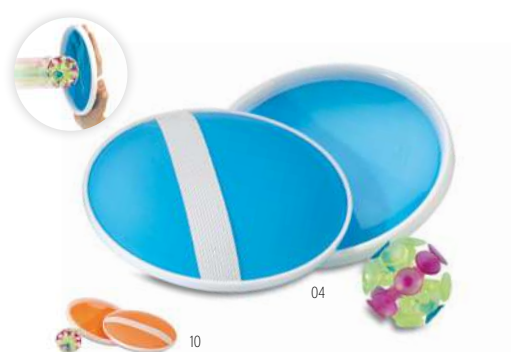

Print technique Screen printing

Sydney KC1312

Frisbee 23 cm. **Size** Ø23x2 cm

Print technique Pad printing,S,DL

Atrapa IT3087

Foldable polyester frisbee packed in a polyester pouch. **Size** Ø24x1 cm

Print technique Screen printing,T1,TD