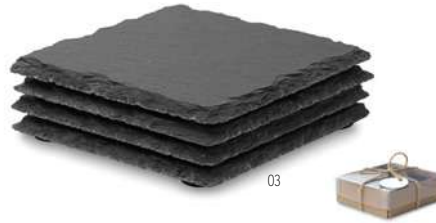

40

Glenavy MO6414

Bamboo Cheese set serving board with 2 serving knives and a fork. **Size** 37,5x17,5x1,5 cm **Print technique** Laser engraving

40

Bierpon MO9298 

Cork coaster round shape. **Size** Ø10x0,5 cm
Print technique Digital printing,S,B,L